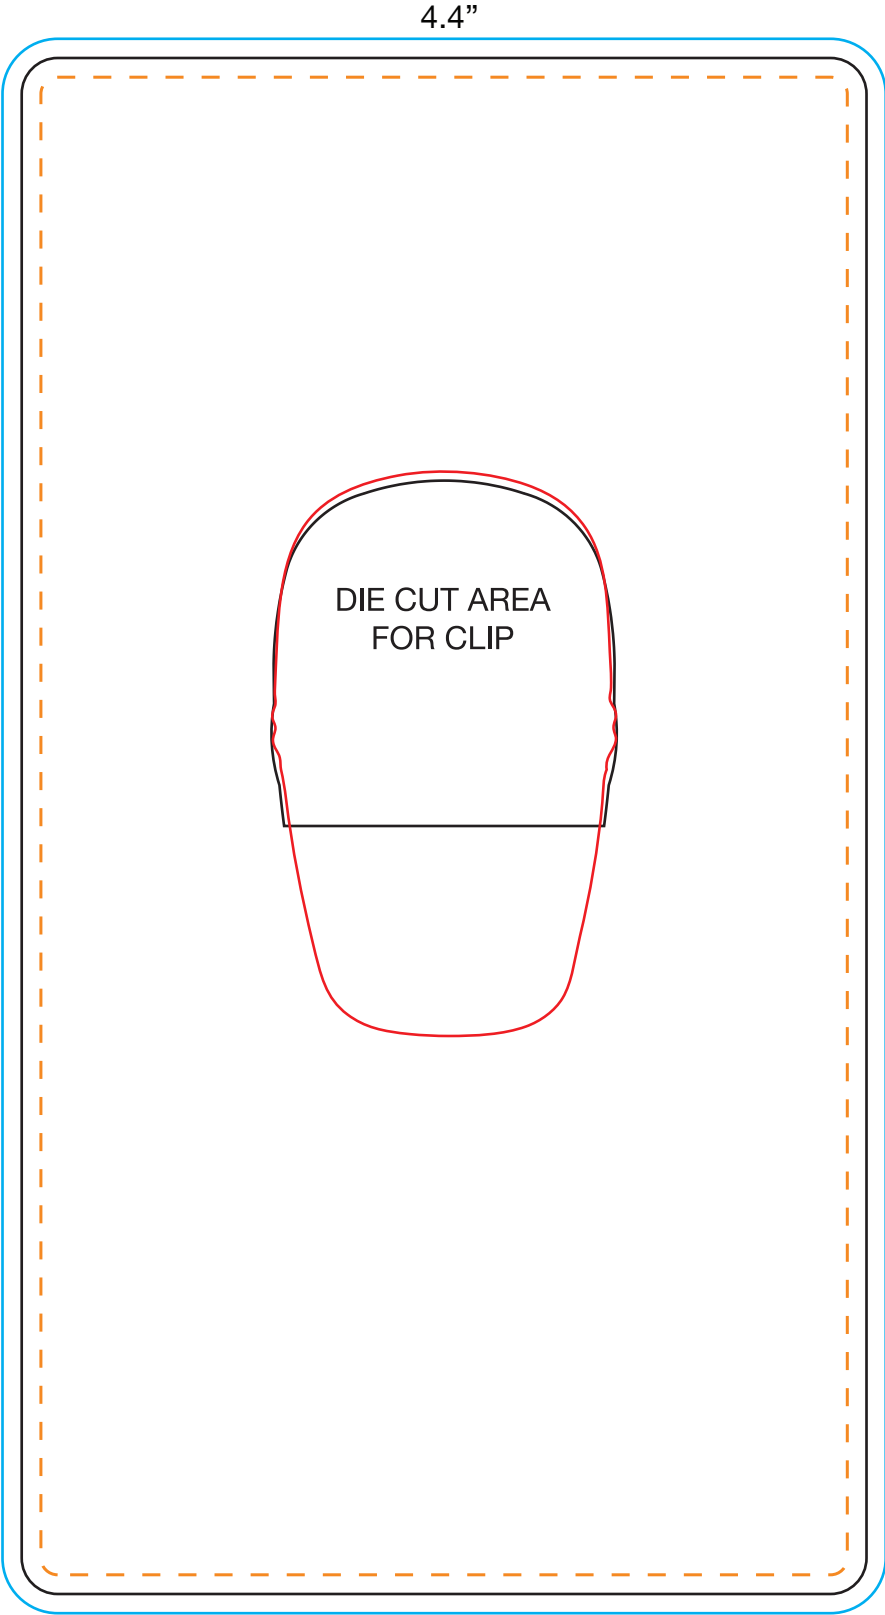

Super Gator[®] Power Pack

All dimensions are actual size.

- Bleed Line (4.6" x 8.2")**
All background artwork should extend to this line (0.1" outside the Die Line)
- Die Line (4.4" x 8")**
Actual Shape
- Imprint Area (4.2" x 7.8")**
All important text/logos/info need to stay inside this line (0.1" inside of the Die Line)
- Clip Area (1.5" x 3")**
Artwork inside this line will be covered by the clip.

.1" bleed →

COMMENTS:

All raster-based artwork should be at least 300 dpi. When sending vector artwork (Adobe Illustrator, Corel Draw, Macromedia Freehand) please convert all type to paths or outlines or include the printer and screen font files.