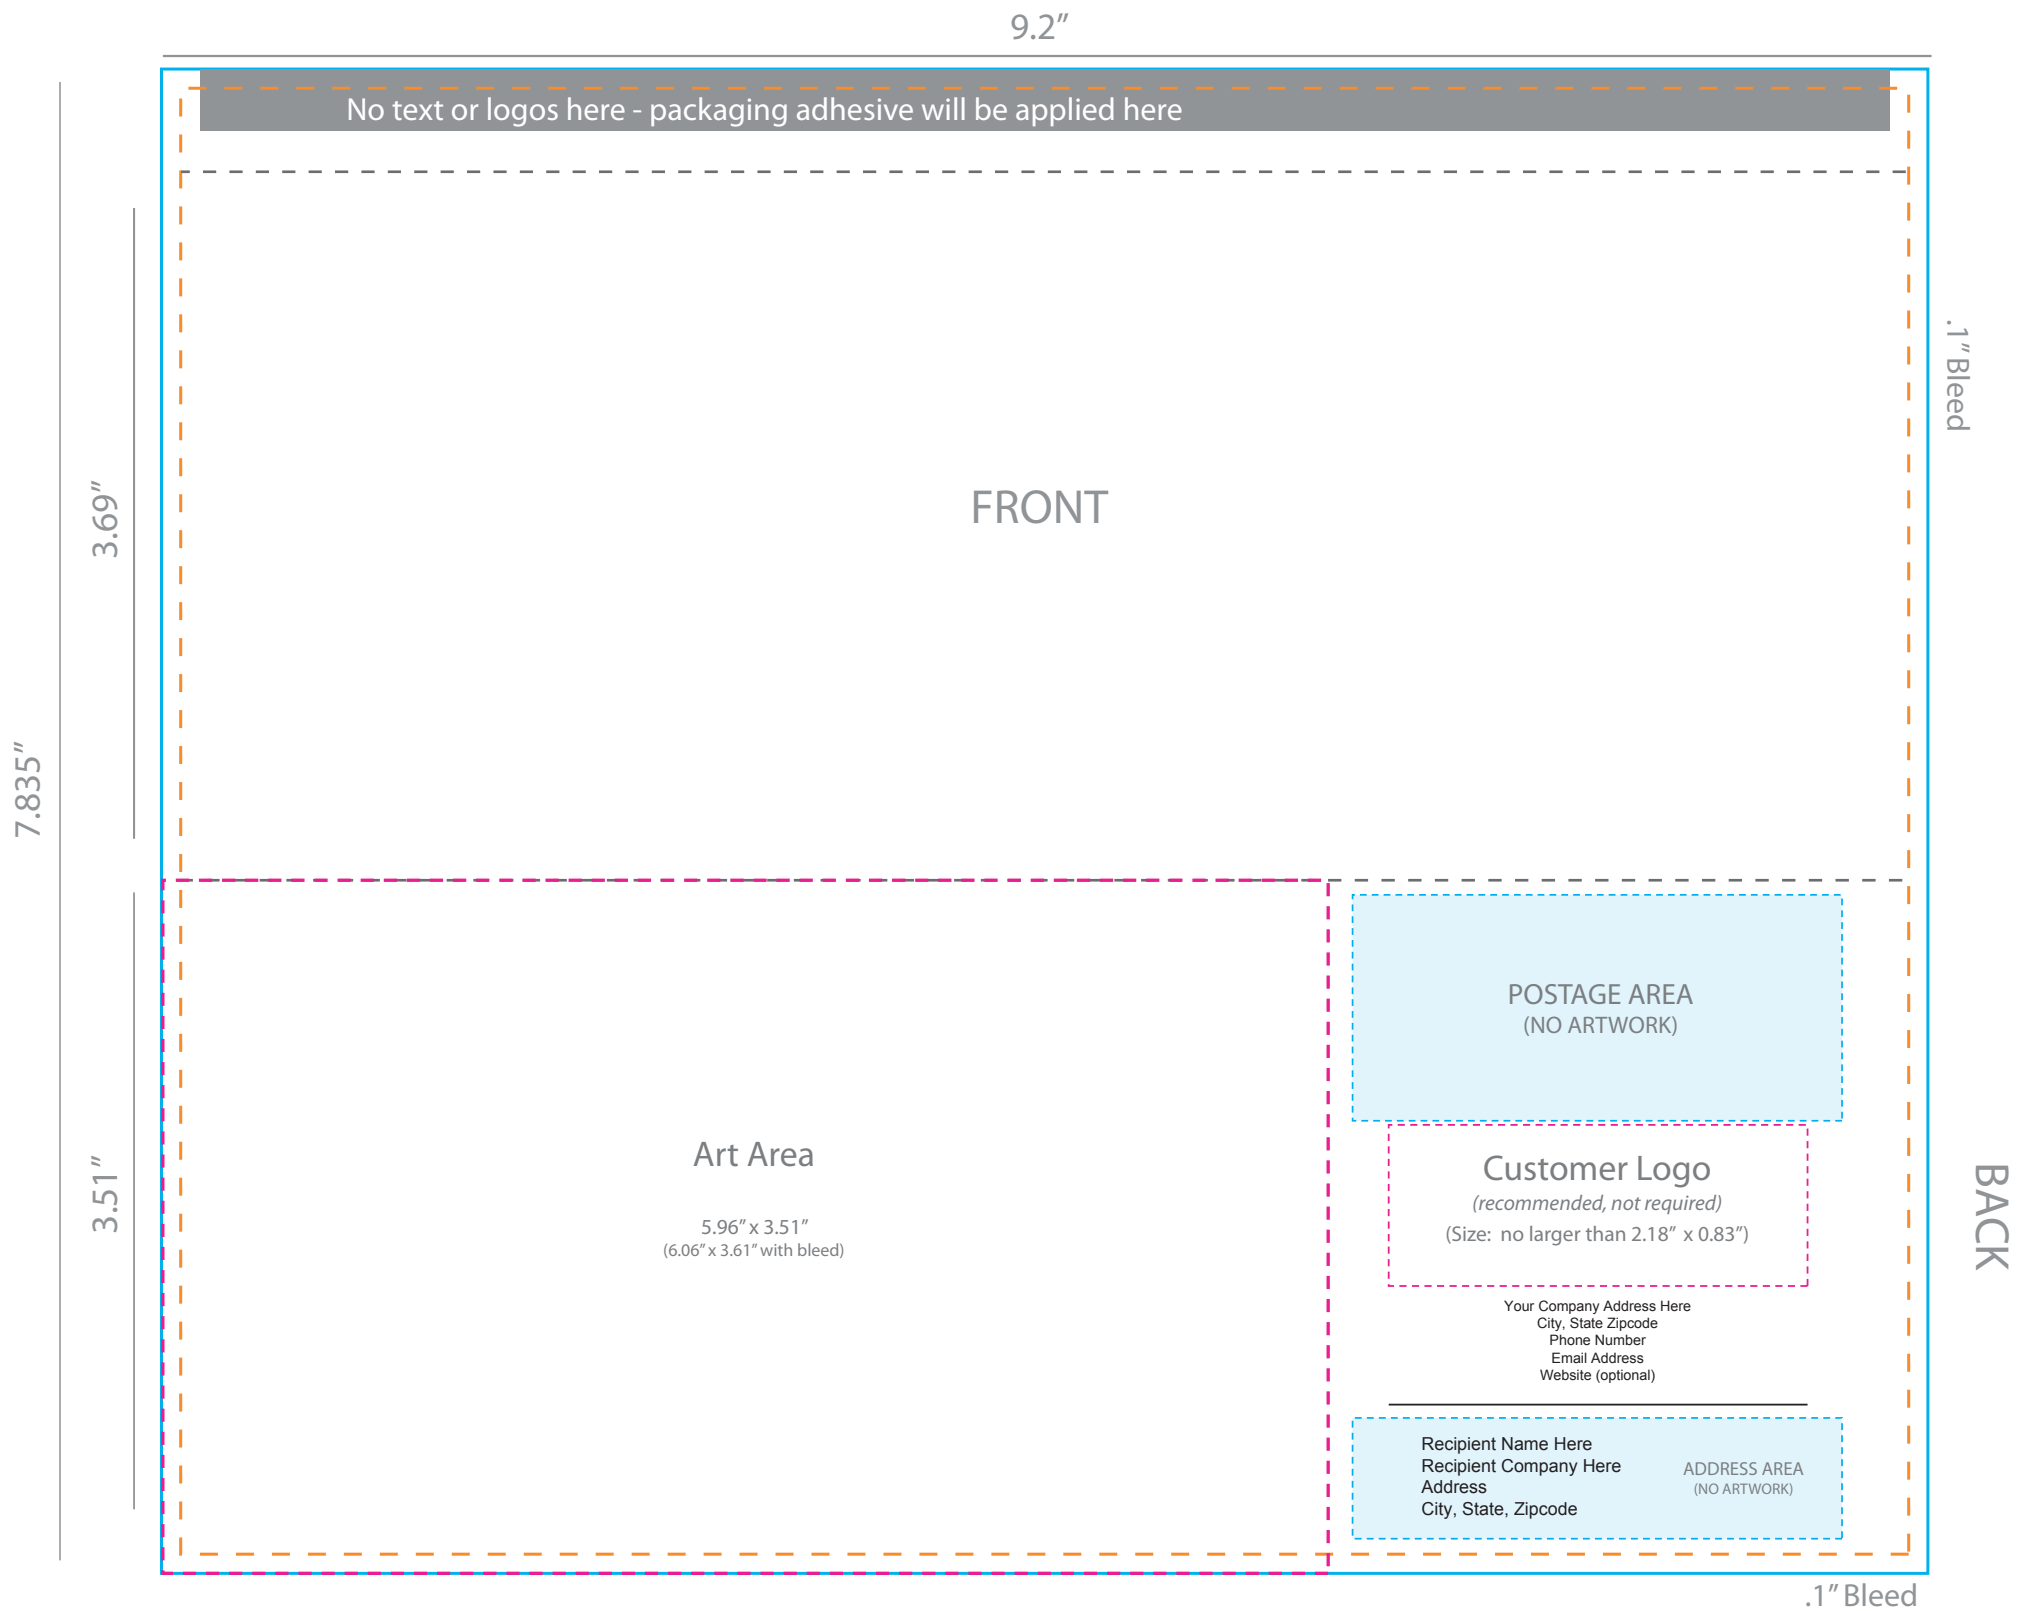

Presentation/Mailable Tube (9"w)

COMMENTS:

All raster-based artwork should be at least 300 dpi. When sending vector artwork (Adobe Illustrator, Corel Draw, Macromedia Freehand) please convert all type to paths or outlines or include the printer and screen font files.

- Bleed Line (9.2"w x 7.835"h)**
All background artwork should extend to this line
(0.1" outside the Die Line)
- Die Line (9"w x 7.635"h)**
Visual Portion of what will show on tube.
- Fold Lines**
Shows where tube will be folded.

*Address area provided for mailing as needed