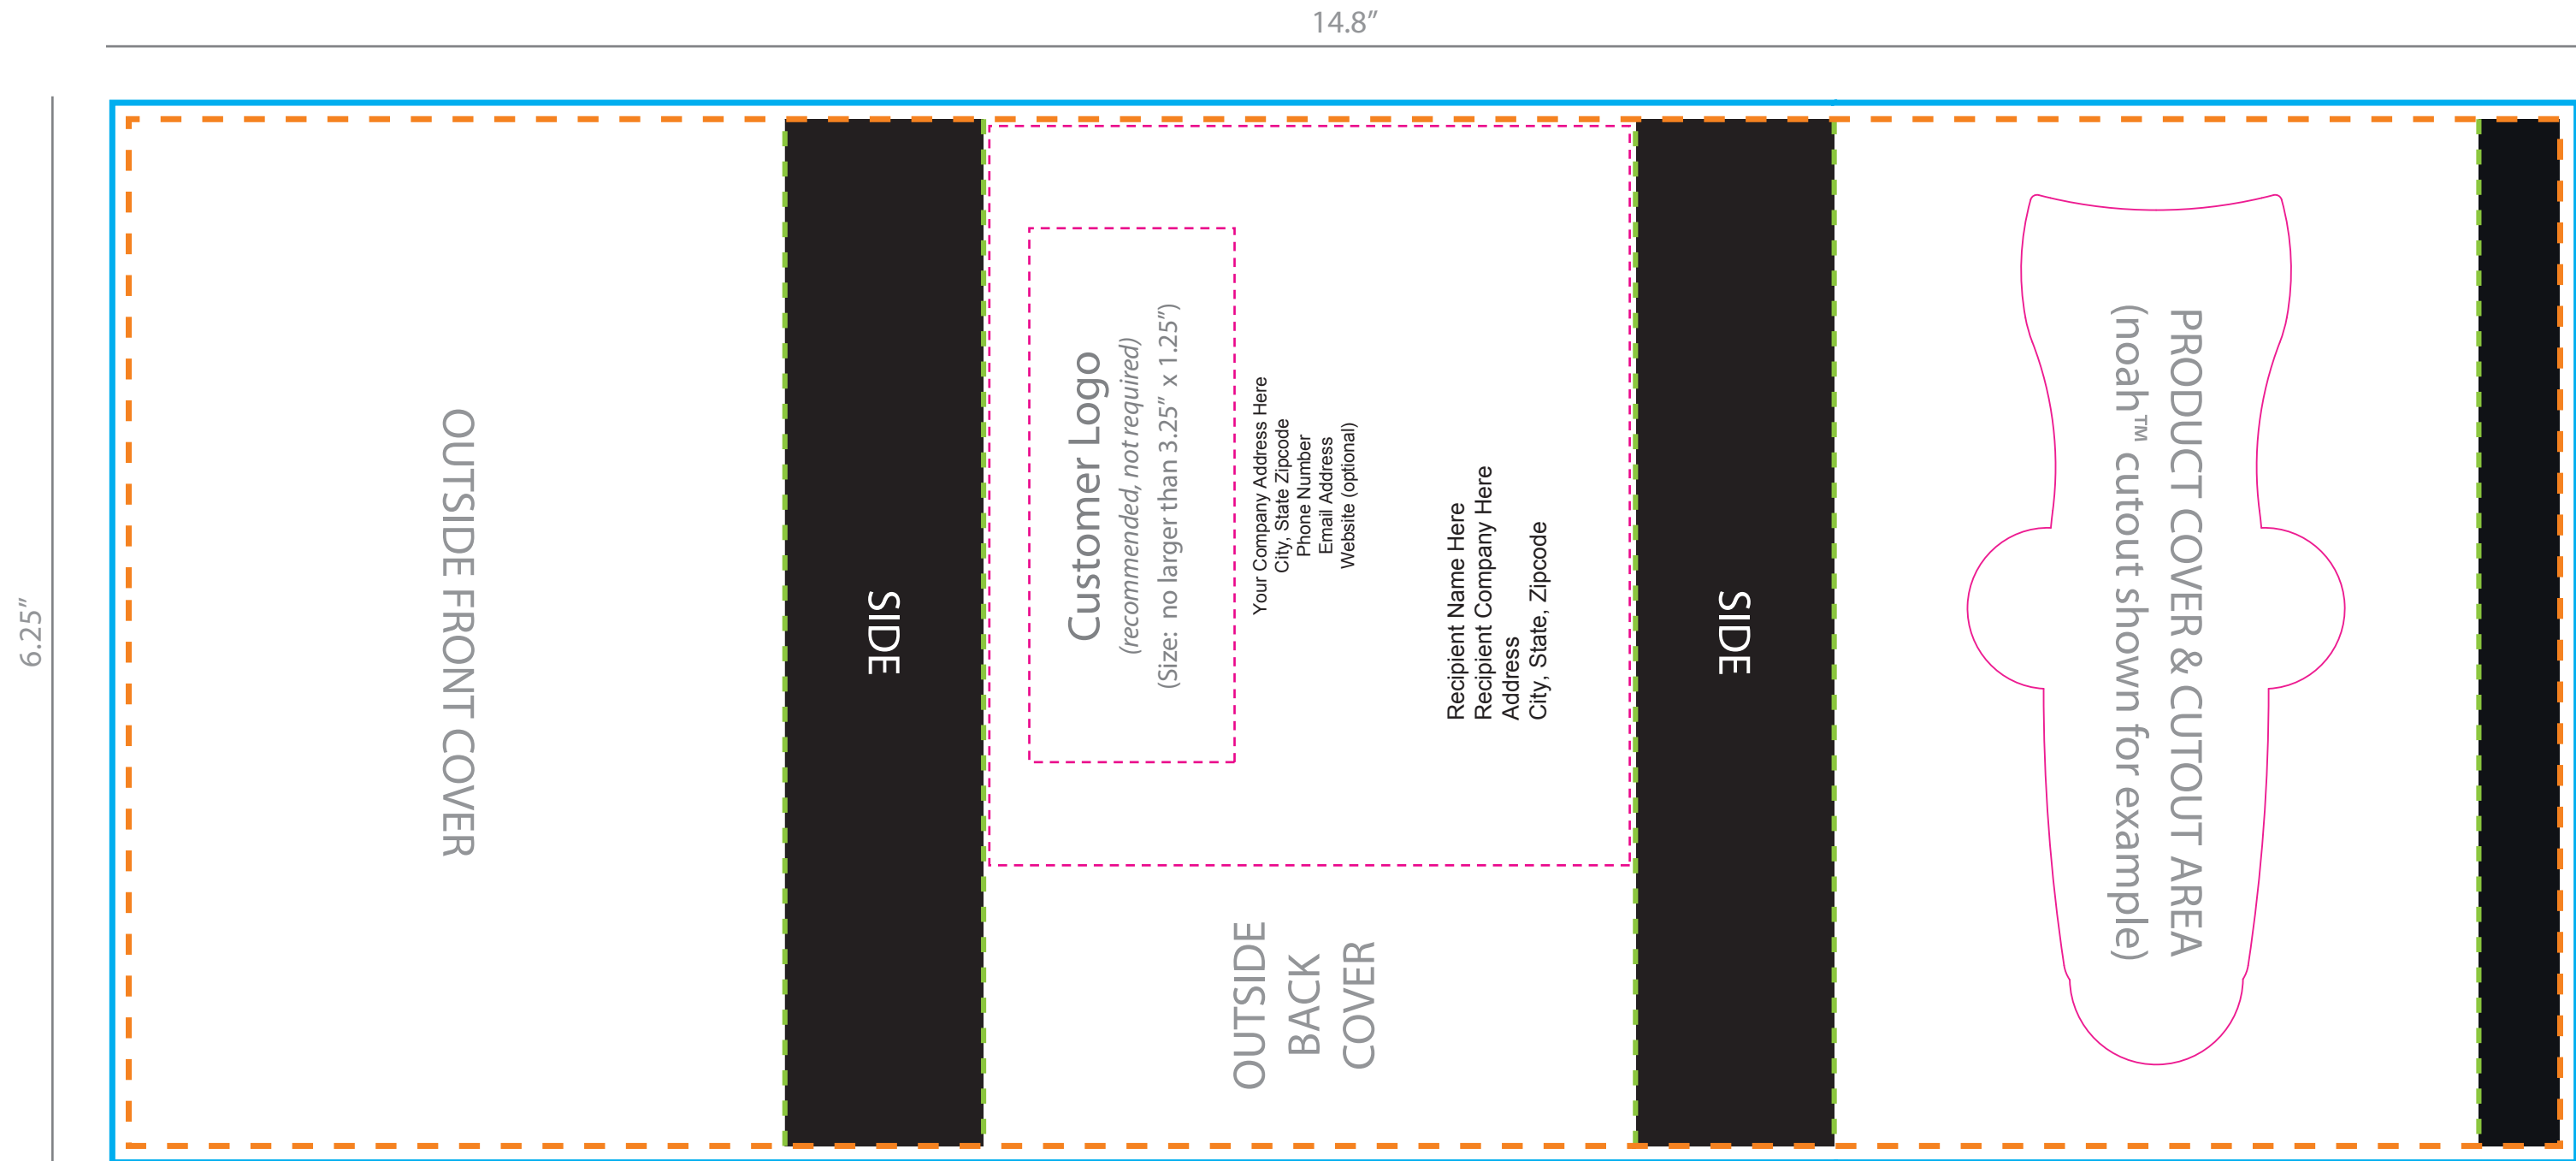

Postcard Box Plus - Small Outside

COMMENTS:

All raster-based artwork should be at least 300 dpi. When sending vector artwork (Adobe Illustrator, Corel Draw, Macromedia Freehand) please convert all type to paths or outlines or include the printer and screen font files.

-  **Bleed Line (15"w x 6.45"h)**
All background artwork should extend to this line
(0.1" outside the Die Line)
-  **Die Line (14.8"w x 6.25"h)**
Final product will be cut down to this line
-  **Fold Lines**
Where packaging will be folded.
-  **Recommended area for direct mail art**
-  **Cutout area for product**

Postcard Box Plus - Small Inside

COMMENTS:

All raster-based artwork should be at least 300 dpi. When sending vector artwork (Adobe Illustrator, Corel Draw, Macromedia Freehand) please convert all type to paths or outlines or include the printer and screen font files.