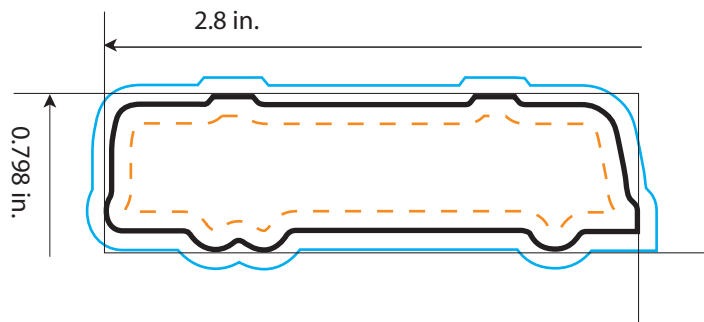

## City Bus Billboard™

*All dimensions are actual size.*

-  **Bleed Line**  
*All background artwork should extend to this line (0.1" outside the Die Line)*
-  **Die Line**  
*Actual Billboard™ Shape*
-  **Imprint Area**  
*All important text/logos/info need to stay inside this line (0.1" inside of the Die Line)*