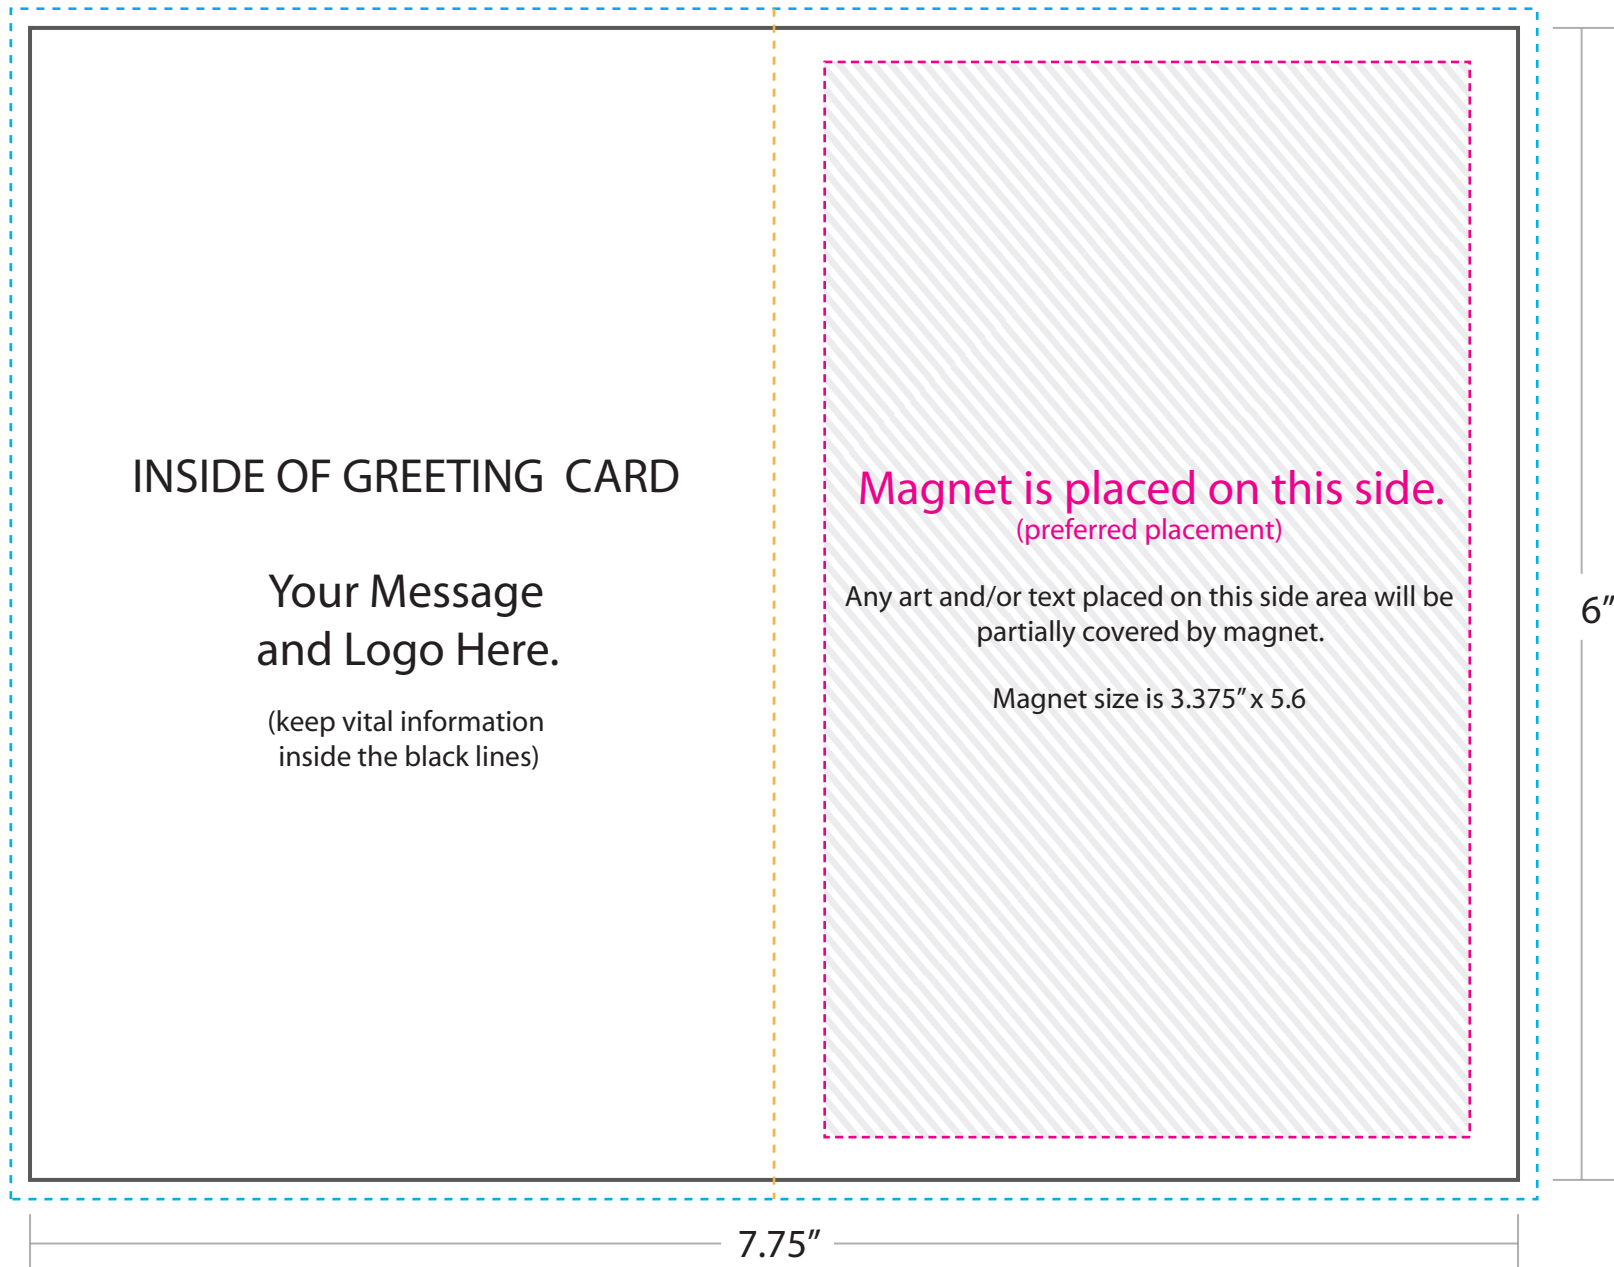

Mail-Ready Greeting Card

inside

—— Black solid line represents cut line. Final document size when cut is 6" x 7.75" (folds to 3.875" x 6")

- - - - Blue dotted line represents .1" (or 1/10") bleed on all sides.

Make sure your artwork extends out to this point (with bleed, document size is 6.2" x 7.95").

- - - - Orange dotted line in center represents where the wrap will fold.

Mail-Ready Greeting Card

outside

- Black solid line represents cut line. Final document size when cut is 6" x 7.75" (folds to 3.875" x 6")
- - - - Blue dotted line represents .1" (or 1/10") bleed on all sides. Make sure your artwork extends out to this point (with bleed, document size is 6.2" x 7.95").
- - - - Orange dotted line in center represents where the wrap will fold.