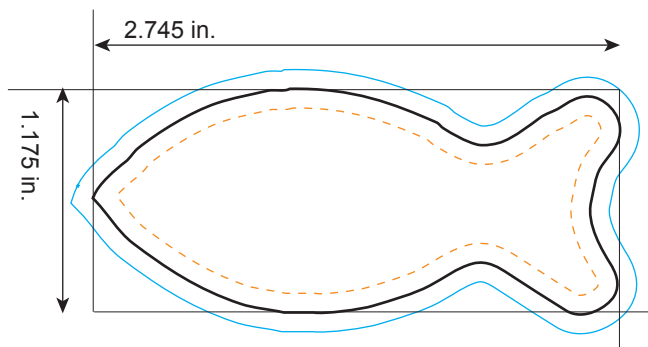

# BB-38

## Fish Billboard™

*All dimensions are actual size.*

-  **Bleed Line**  
*All background artwork should extend to this line (0.1" outside the Die Line)*
-  **Die Line**  
*Actual Billboard™ Shape*
-  **Imprint Area**  
*All important text/logos/info need to stay inside this line (0.1" inside of the Die Line)*