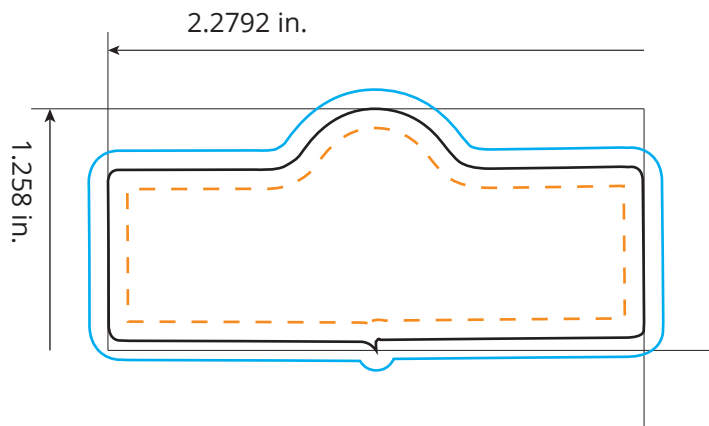

BBX-463

Street Sign Billboard™

All dimensions are actual size.

-  **Bleed Line**
All background artwork should extend to this line (0.1" outside the Die Line)
-  **Die Line**
Actual Billboard™ Shape
-  **Imprint Area**
All important text/logos/info need to stay inside this line (0.1" inside of the Die Line)