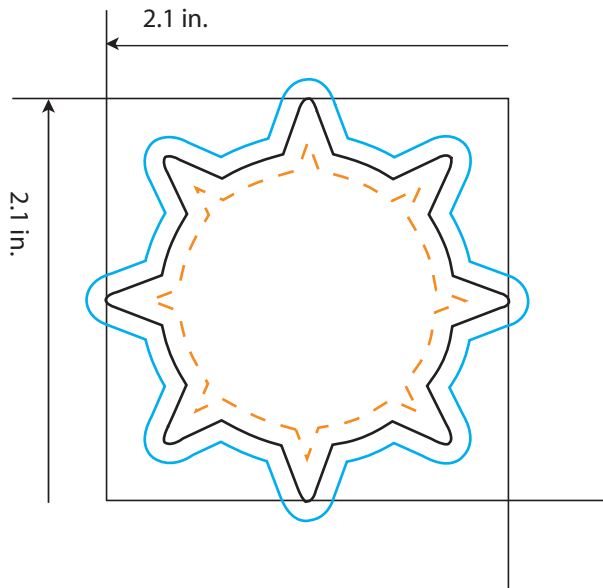

BB-68

Sun / Snowflake Billboard™

All dimensions are actual size.

-  **Bleed Line**
All background artwork should extend to this line (0.1" outside the Die Line)
-  **Die Line**
Actual Billboard™ Shape
-  **Imprint Area**
All important text/logos/info need to stay inside this line (0.1" inside of the Die Line)

COMMENTS:

All raster-based artwork should be at least 300 dpi. When sending vector artwork (Adobe Illustrator, Corel Draw, Macromedia Freehand) please convert all type to paths or outlines or include the printer and screen font files.