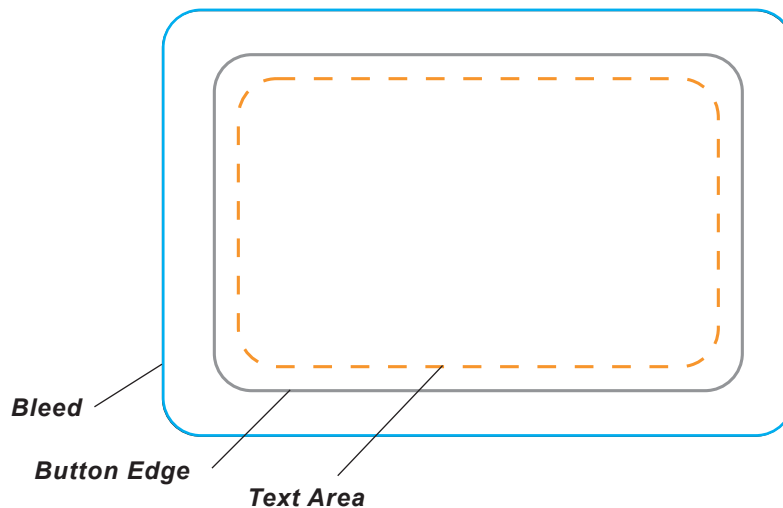

# 1.75" x 2.75" Oblong Button

1035806

**Full Bleed Area (3.26" x 2.21")**

**Edge of Button (2.75" x 1.75")**

**Text Area (2.5" x 1.5")**

*Keep important text and logos inside this area*

## COMMENTS:

**Vector artwork preferred.** When sending vector artwork (Adobe Illustrator, Corel Draw, Macromedia Freehand) please convert all type to paths or outlines or include the printer and screen font files. If sending raster-based artwork, make sure all artwork is at least 300 dpi.