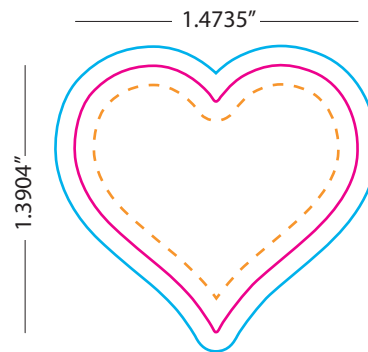

## HEART ♥ SHAPE

— Full Bleed Area (1.6735" w x 1.5904" h)  
All background artwork should extend to this line  
(0.1" outside the Die Line)

— Die Line (1.4735" w x 1.3904" h)

- - - Safe Area (1.2735" w x 1.1904" h)  
Keep important text and logos inside this area

Keep all text and important  
images in orange area.

Sample Art:

### COMMENTS:

All raster-based artwork should be at least 300 dpi. When sending vector artwork (Adobe Illustrator, Corel Draw, Macromedia Freehand) please convert all type to paths or outlines or include the printer and screen font files.