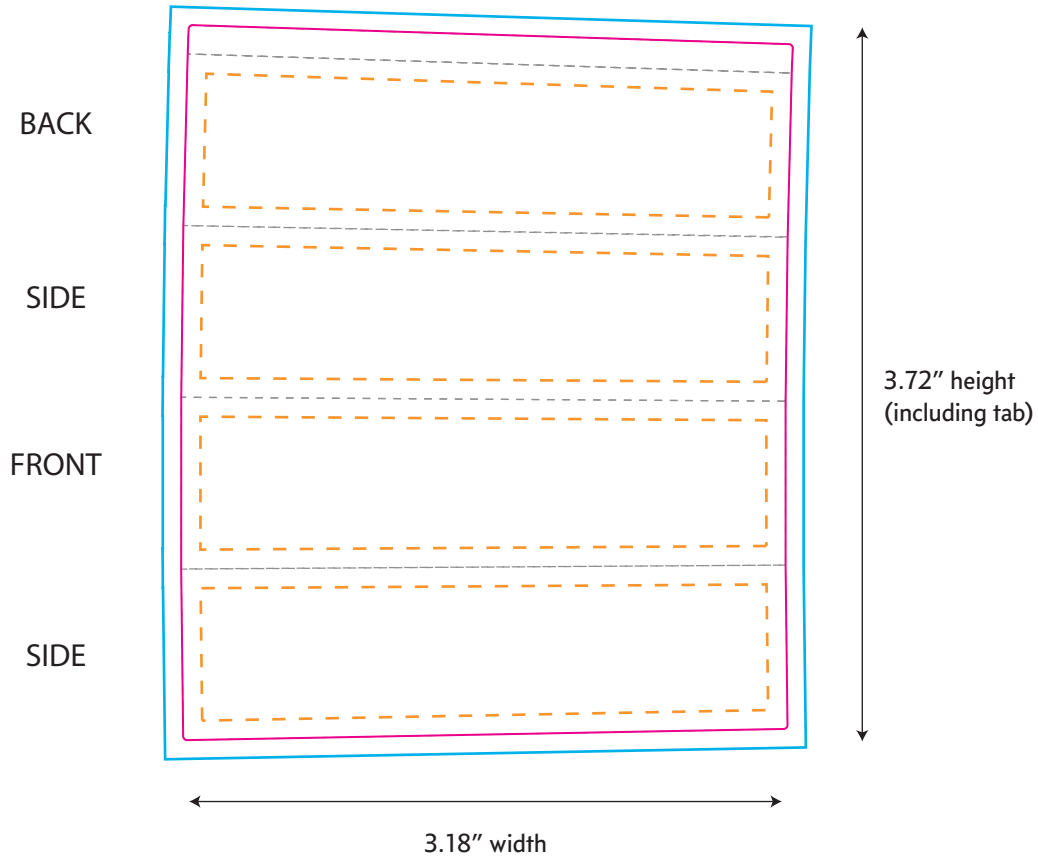

Classic Power Bank

1046380

-  **Bleed Line (3.38" w x .3.92" h)**
All background artwork should extend to this line
-  **Imprint Line (3.18" w x 3.72" h)**
Visual Portion of what will show on Power Bank
-  **Text Safe Area**
All important text/logos/info need to stay inside this line
-  **Fold Lines**

Full Color Imprint

3.18" w x 3.72" h

All dimensions are actual size.

Back tab will be covered when assembled

COMMENTS:

Vector artwork preferred. When sending vector artwork (Adobe Illustrator, Corel Draw, Macromedia Freehand) please convert all type to paths or outlines or include the printer and screen font files. If sending raster-based artwork, make sure all artwork is at least 300 dpi.