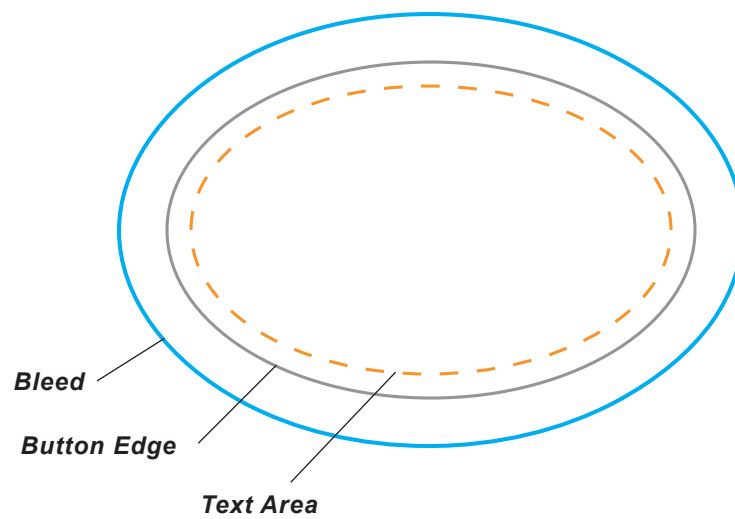

1.75" x 2.75" Oval Button

1035811

Full Bleed Area (3.25" x 2.25" Radius)

Edge of Button (2.75" x 1.75" Radius)

Text Area (2.5" x 3.5" Radius)

Keep important text and logos inside this area

COMMENTS:

Vector artwork preferred. When sending vector artwork (Adobe Illustrator, Corel Draw, Macromedia Freehand) please convert all type to paths or outlines or include the printer and screen font files. If sending raster-based artwork, make sure all artwork is at least 300 dpi.