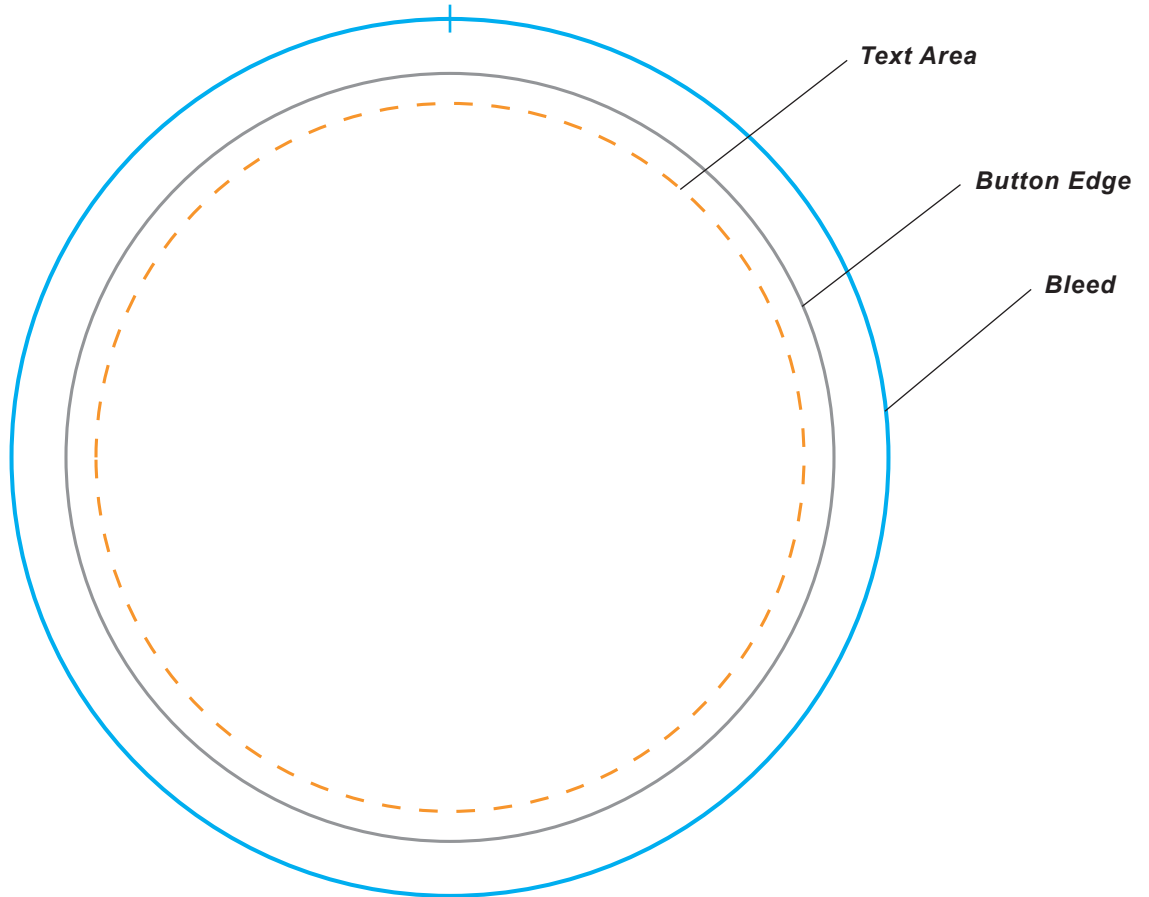

# 4" Round Button

1035800

**Full Bleed Area (4.568" Radius)**

**Edge of Button (4" Radius)**

**Text Area (3.688" Radius)**

*Keep important text and logos inside this area*

## COMMENTS:

**Vector artwork preferred.** When sending vector artwork (Adobe Illustrator, Corel Draw, Macromedia Freehand) please convert all type to paths or outlines or include the printer and screen font files. If sending raster-based artwork, make sure all artwork is at least 300 dpi.