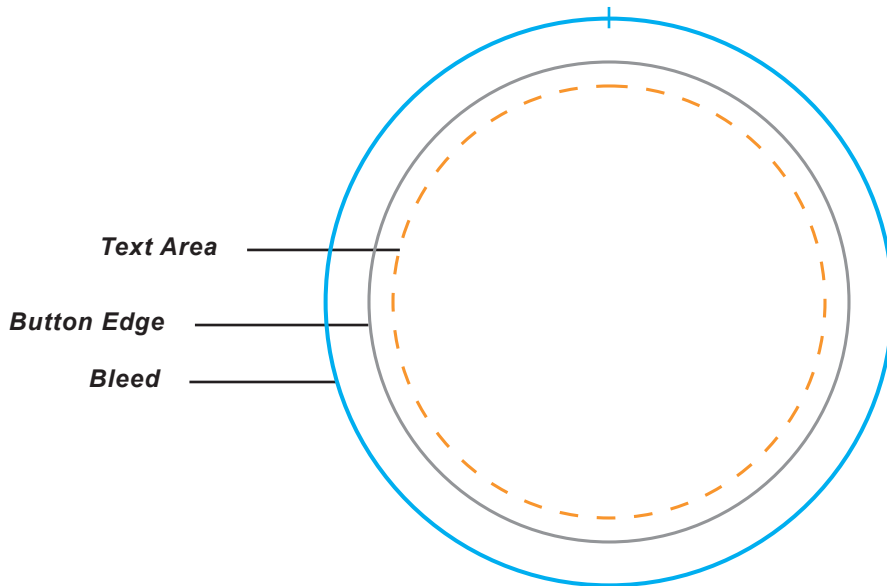

2.5" Round Button

1035781

Full Bleed Area (2.952" Radius)

Edge of Button (2.5" Radius)

Text Area (2.25" Radius)

Keep important text and logos inside this area

COMMENTS:

Vector artwork preferred. When sending vector artwork (Adobe Illustrator, Corel Draw, Macromedia Freehand) please convert all type to paths or outlines or include the printer and screen font files. If sending raster-based artwork, make sure all artwork is at least 300 dpi.