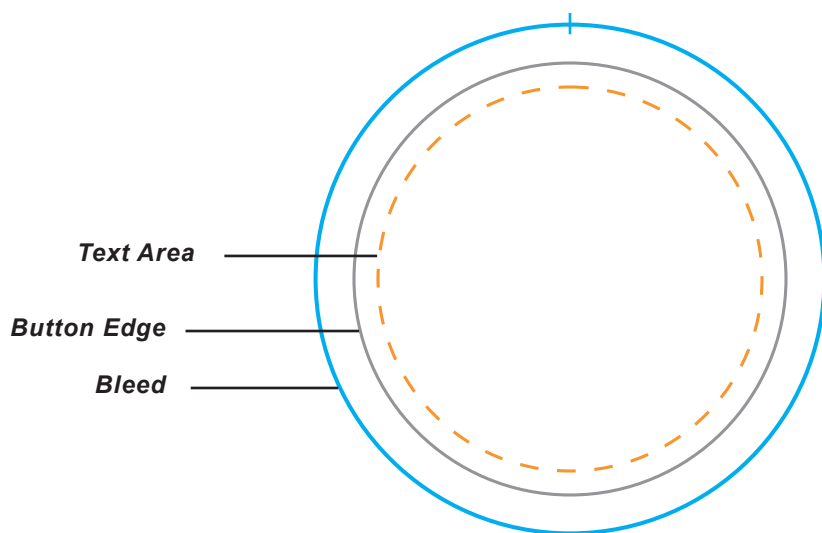

2.25" Round Button

1035786

Full Bleed Area (2.65" Radius)

Edge of Button (2.25" Radius)

Text Area (2" Radius)

Keep important text and logos inside this area

COMMENTS:

Vector artwork preferred. When sending vector artwork (Adobe Illustrator, Corel Draw, Macromedia Freehand) please convert all type to paths or outlines or include the printer and screen font files. If sending raster-based artwork, make sure all artwork is at least 300 dpi.