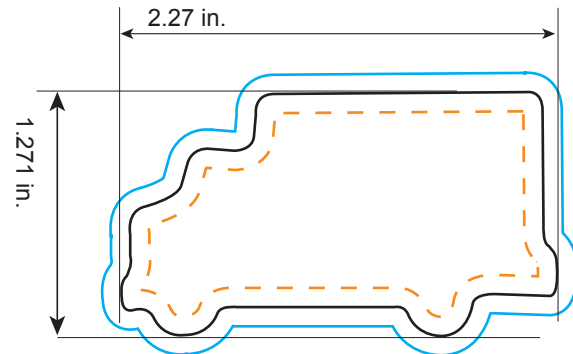

BB-23

Ambulance Billboard™

All dimensions are actual size.

- **Bleed Line**
  All background artwork should extend to this line (0.1" outside the Die Line)
- **Die Line**
  Actual Billboard™ Shape
- **Imprint Area**
  All important text/logos/info need to stay inside this line (0.1" inside of the Die Line)

STOCK ART

COMMENTS:

All raster-based artwork should be at least 300 dpi. When sending vector artwork (Adobe Illustrator, Corel Draw, Macromedia Freehand) please convert all type to paths or outlines or include the printer and screen font files.