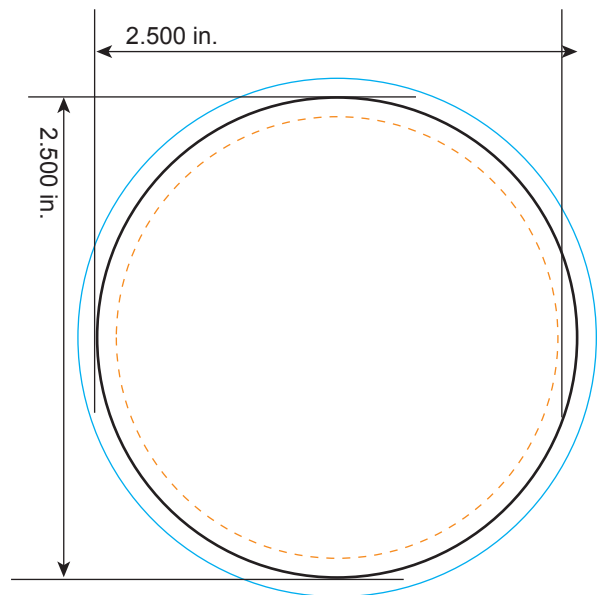

#917

Basketball

All dimensions are actual size.

- **Bleed Line**
  All background artwork should extend to this line (0.1" outside the Die Line)
- **Die Line**
  Actual Magnet Shape
- **Imprint Area**
  All important text/logos/info need to stay inside this line (0.1" inside of the Die Line)

STOCK ART

COMMENTS:

All raster-based artwork (JPEG, TIFF, EPS, PSD, etc.) should be at least 300 dpi. When sending vector artwork (Adobe Illustrator preferred when possible) please convert all type to paths or outlines or include the printer and screen font files.