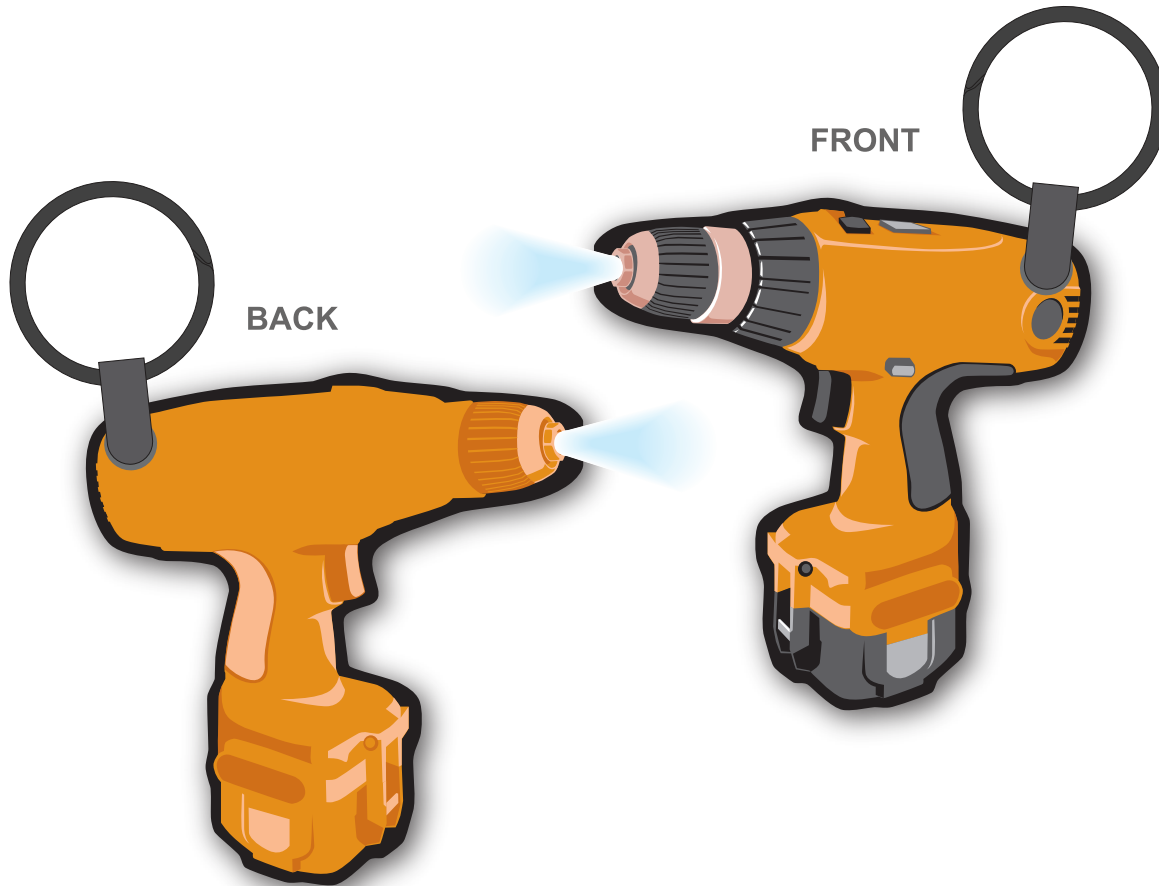

# FSB-111 DRILL

White	Black	PMS 422c	PMS 425c	PMS 7521c
PMS 167c	PMS 145c	PMS 163c	PMS 7523c	

9 colors / White LED  
Size: 2.59"x 2.67" Approximately