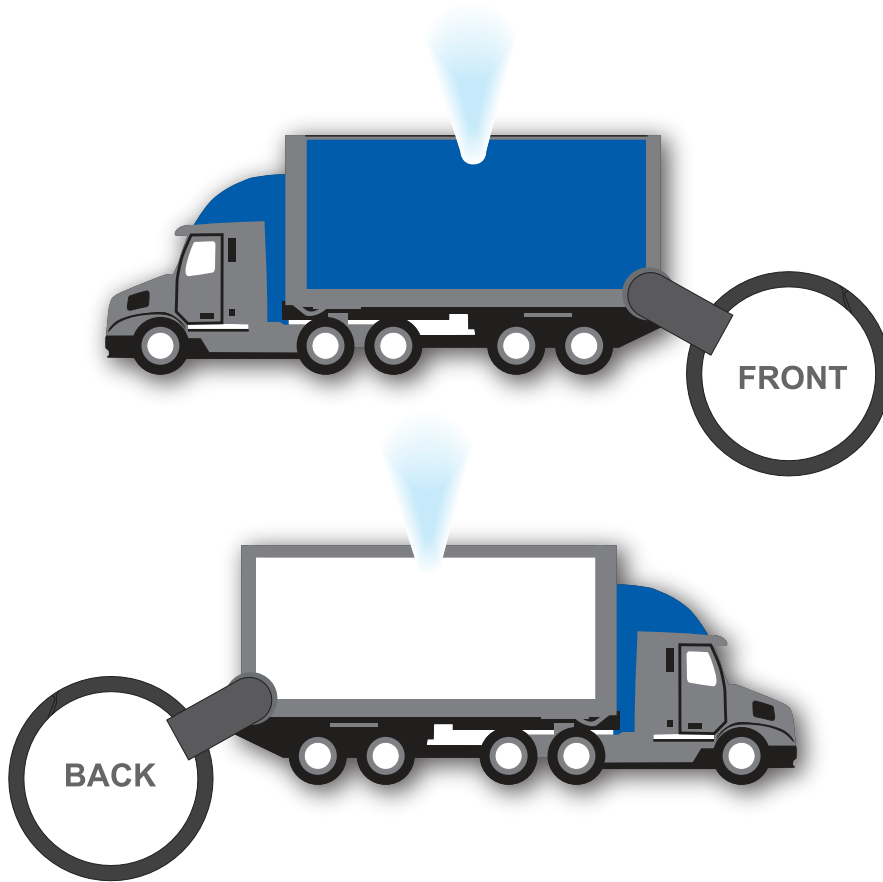

FSB-099 SEMI TRUCK

4 colors / White LED
Size: 2.92"x 1.23" Approximately

COMMENTS:

All raster-based artwork (JPEG, TIFF, EPS, PSD, etc.) should be at least 300 dpi. When sending vector artwork (Adobe Illustrator preferred when possible) please convert all type to paths or outlines or include the printer and screen font files.