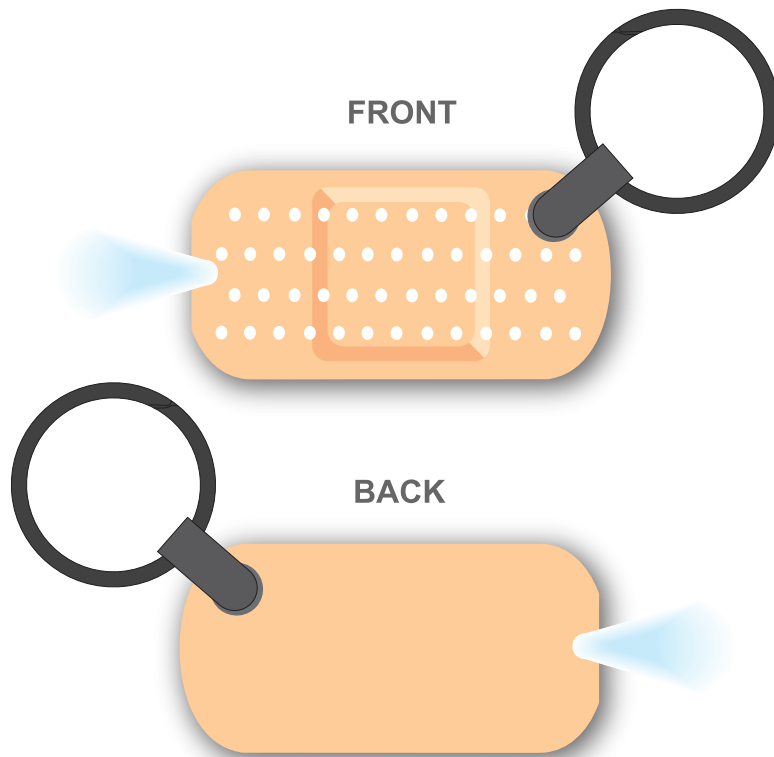

# FSB-074 BANDAGE

White	PMS 472c	PMS 156c	PMS 155c
-------	----------	----------	----------

4 colors / White LED  
Size: 2.18"x 1.09" Approximately

## COMMENTS:

All raster-based artwork (JPEG, TIFF, EPS, PSD, etc.) should be at least 300 dpi. When sending vector artwork (Adobe Illustrator preferred when possible) please convert all type to paths or outlines or include the printer and screen font files.