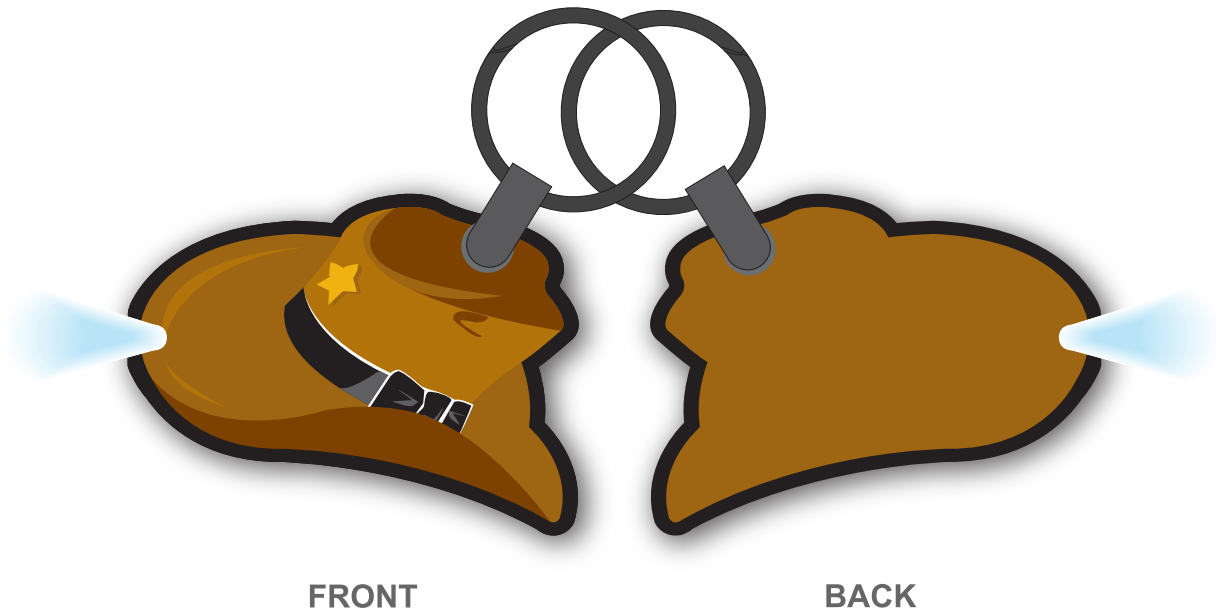

FSB-052 COWBOY HAT

White	Black	PMS 425c	PMS 124c
PMS 168c	PMS 464c	PMS 146c	

7 colors / White LED
Size: 2.35"x 1.78" Approximately

COMMENTS:

All raster-based artwork (JPEG, TIFF, EPS, PSD, etc.) should be at least 300 dpi. When sending vector artwork (Adobe Illustrator preferred when possible) please convert all type to paths or outlines or include the printer and screen font files.