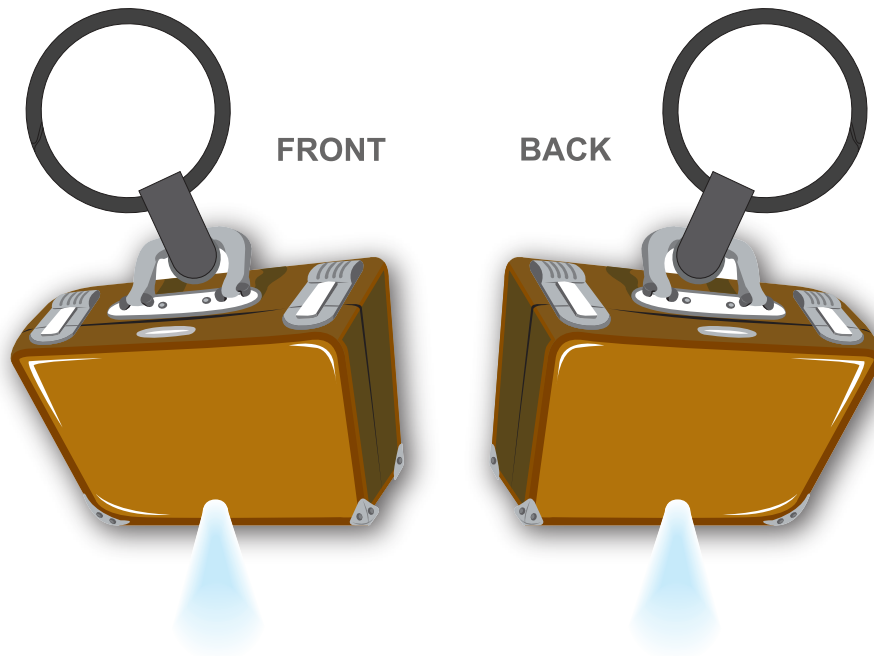

FSB-030 BRIEFCASE

White	Black	PMS 425c	PMS 424c	PMS 429c
PMS 463c	PMS 462c	PMS 731c	PMS 168c	PMS 146c

10 colors / White LED
Size: 2.04"x 1.56" Approximately

COMMENTS:

All raster-based artwork (JPEG, TIFF, EPS, PSD, etc.) should be at least 300 dpi. When sending vector artwork (Adobe Illustrator preferred when possible) please convert all type to paths or outlines or include the printer and screen font files.