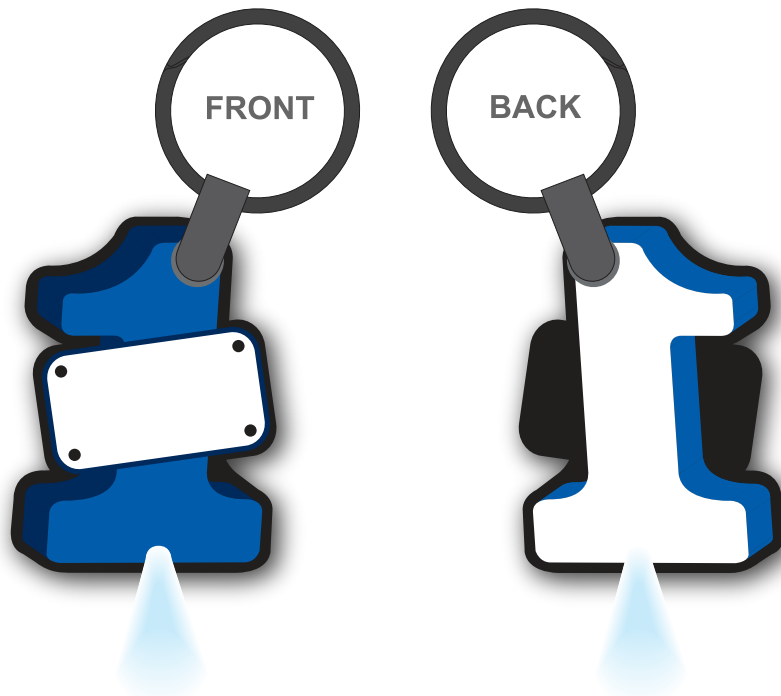

# FSB-018 NUMBER ONE

4 colors / White LED  
Size: 1.38"x 1.86" Approximately

## COMMENTS:

All raster-based artwork (JPEG, TIFF, EPS, PSD, etc.) should be at least 300 dpi. When sending vector artwork (Adobe Illustrator preferred when possible) please convert all type to paths or outlines or include the printer and screen font files.