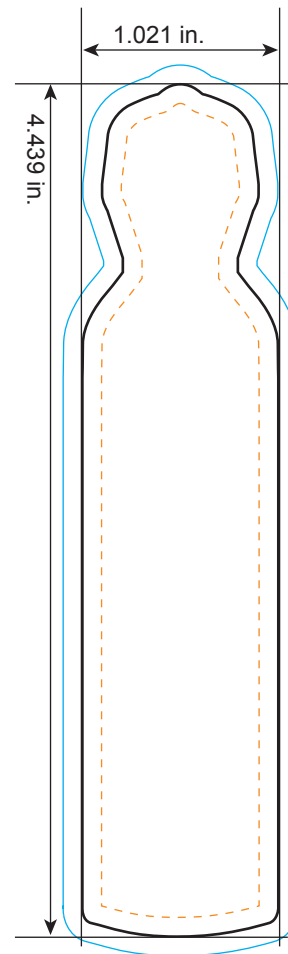

#913

Oxygen Tank

All dimensions are actual size.

- **Bleed Line**
  All background artwork should extend to this line (0.1" outside the Die Line)
- **Die Line**
  Actual Magnet Shape
- **Imprint Area**
  All important text/logos/info need to stay inside this line (0.1" inside of the Die Line)

STOCK ART

COMMENTS:

All raster-based artwork (JPEG, TIFF, EPS, PSD, etc.) should be at least 300 dpi. When sending vector artwork (Adobe Illustrator preferred when possible) please convert all type to paths or outlines or include the printer and screen font files.

FACTS:

90% of our energy comes from oxygen and only 10% from food and water.