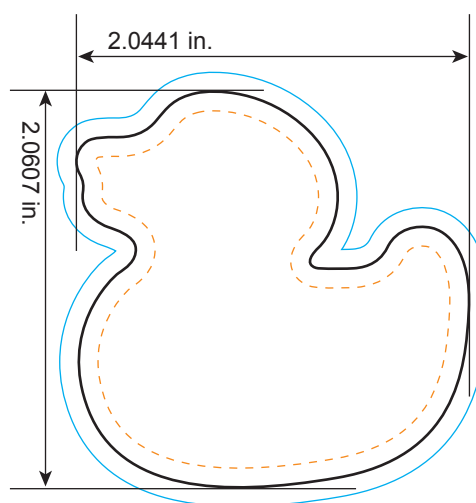

#718

Duckie

All dimensions are actual size.

- **Bleed Line**
  All background artwork should extend to this line (0.1" outside the Die Line)
- **Die Line**
  Actual Magnet Shape
- **Imprint Area**
  All important text/logos/info need to stay inside this line (0.1" inside of the Die Line)

STOCK ART

COMMENTS:

All raster-based artwork (JPEG, TIFF, EPS, PSD, etc.) should be at least 300 dpi. When sending vector artwork (Adobe Illustrator preferred when possible) please convert all type to paths or outlines or include the printer and screen font files.

FACTS:

Ducks, swans and geese dive and tip underwater in search of food, but they never get wet through to the skin. They coat their feathers with oil from a special gland and constantly preen to keep feathers overlapping like tiles on a roof.