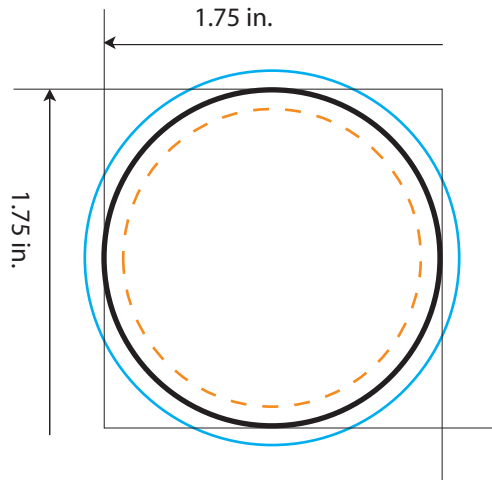

BB-15

1.75" Circle Billboard™

All dimensions are actual size.

-  **Bleed Line**
All background artwork should extend to this line (0.1" outside the Die Line)
-  **Die Line**
Actual Billboard™ Shape
-  **Imprint Area**
All important text/logos/info need to stay inside this line (0.1" inside of the Die Line)

COMMENTS:

All raster-based artwork should be at least 300 dpi. When sending vector artwork (Adobe Illustrator, Corel Draw, Macromedia Freehand) please convert all type to paths or outlines or include the printer and screen font files.