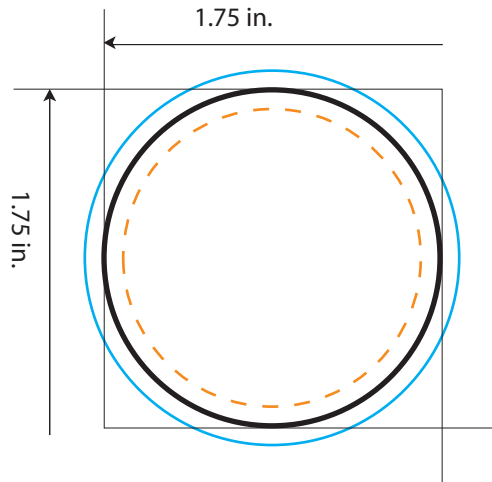

BB-15

1.75" Circle Billboard™

All dimensions are actual size.

-  **Bleed Line**
All background artwork should extend to this line (0.1" outside the Die Line)
-  **Die Line**
Actual Billboard™ Shape
-  **Imprint Area**
All important text/logos/info need to stay inside this line (0.1" inside of the Die Line)

COMMENTS:

All raster-based artwork should be at least 300 dpi. When sending vector artwork (Adobe Illustrator, Corel Draw, Macromedia Freehand) please convert all type to paths or outlines or include the printer and screen font files.