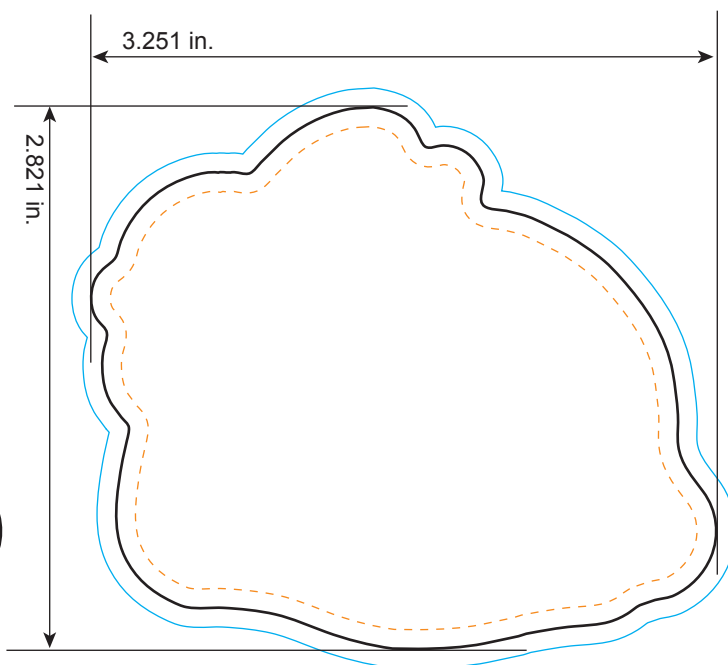

#1502

Rabbit

All dimensions are actual size.

- **Bleed Line**
  All background artwork should extend to this line (0.1" outside the Die Line)
- **Die Line**
  Actual Magnet Shape
- **Imprint Area**
  All important text/logos/info need to stay inside this line (0.1" inside of the Die Line)

STOCK ART

COMMENTS:

All raster-based artwork (JPEG, TIFF, EPS, PSD, etc.) should be at least 300 dpi. When sending vector artwork (Adobe Illustrator preferred when possible) please convert all type to paths or outlines or include the printer and screen font files.

FACTS:

Mothers rabbits nurse their babies for approximately 5 minutes a day. The milk is very rich and the babies fill up to capacity within minutes. Baby rabbits are often "rescued" by well-meaning humans who think that they have been abandoned. Fewer than 10% of these babies survive.