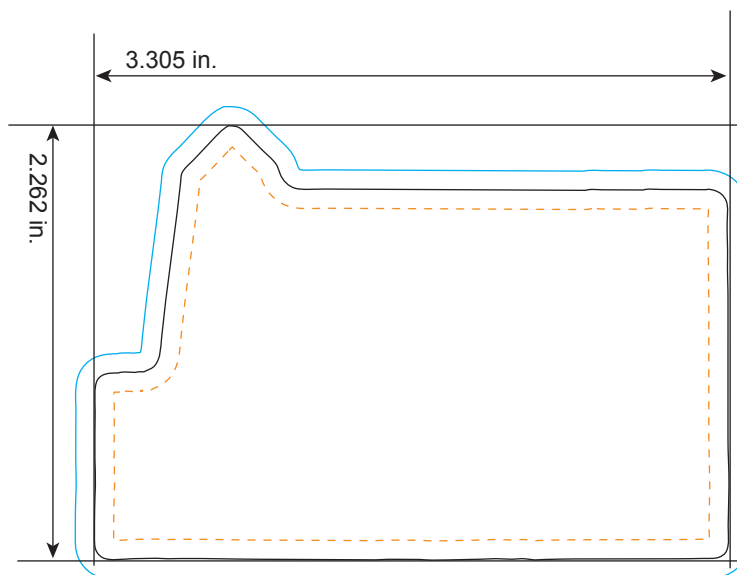

## Lighthouse

*All dimensions are actual size.*

### STOCK ART

- Bleed Line**  
All background artwork should extend to this line (0.1" outside the Die Line)
- Die Line**  
Actual Magnet Shape
- Imprint Area**  
All important text/logos/info need to stay inside this line (0.1" inside of the Die Line)

### FACTS:

The first lighthouse built in North America was Boston Light in Boston Harbor. The first Boston Light was built in 1716. The first tower was destroyed by the British during the American Revolution; the tower that stands today was built in 1783. The oldest standing lighthouse tower in the U.S. is Sandy Hook Light, which was built in 1764.