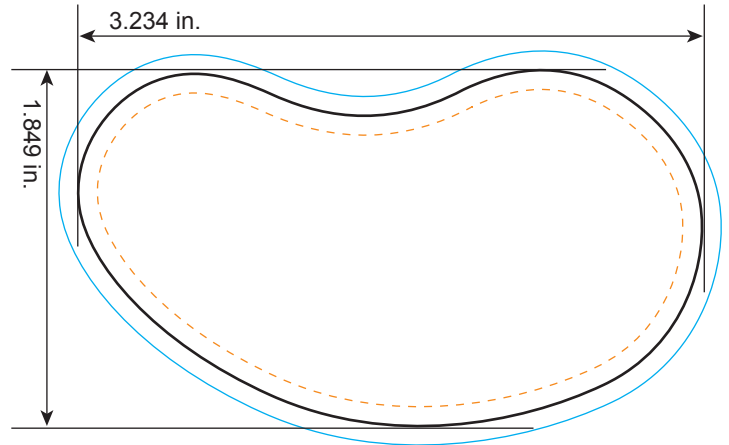

#1215

Pool

All dimensions are actual size.

- **Bleed Line**
  All background artwork should extend to this line (0.1" outside the Die Line)
- **Die Line**
  Actual Magnet Shape
- **Imprint Area**
  All important text/logos/info need to stay inside this line (0.1" inside of the Die Line)

STOCK ART

COMMENTS:

All raster-based artwork (JPEG, TIFF, EPS, PSD, etc.) should be at least 300 dpi. When sending vector artwork (Adobe Illustrator preferred when possible) please convert all type to paths or outlines or include the printer and screen font files.

FACTS:

Swimming as an organized activity goes back as far as 2500 B.C. in ancient Egypt and later in ancient Greece, Rome, and Assyria. In Rome and Greece, swimming was part of the education of elementary age boys and the Romans built the first pools.