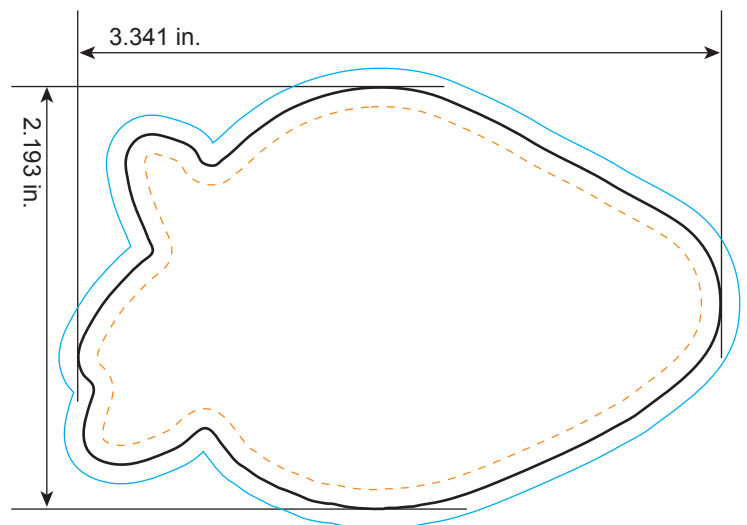

#1201

Strawberry

All dimensions are actual size.

- **Bleed Line**
  All background artwork should extend to this line (0.1" outside the Die Line)
- **Die Line**
  Actual Magnet Shape
- **Imprint Area**
  All important text/logos/info need to stay inside this line (0.1" inside of the Die Line)

STOCK ART

COMMENTS:

All raster-based artwork (JPEG, TIFF, EPS, PSD, etc.) should be at least 300 dpi. When sending vector artwork (Adobe Illustrator preferred when possible) please convert all type to paths or outlines or include the printer and screen font files.

FACTS:

One strawberry has more than 400 seeds.