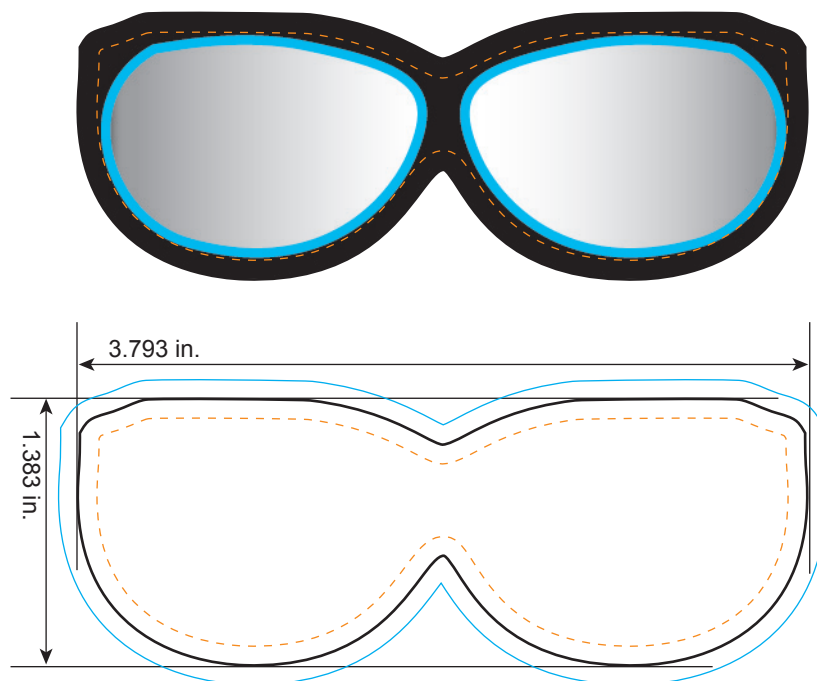

#1026

Glasses

All dimensions are actual size.

- **Bleed Line**
  All background artwork should extend to this line (0.1" outside the Die Line)
- **Die Line**
  Actual Magnet Shape
- **Imprint Area**
  All important text/logos/info need to stay inside this line (0.1" inside of the Die Line)

STOCK ART

COMMENTS:

All raster-based artwork (JPEG, TIFF, EPS, PSD, etc.) should be at least 300 dpi. When sending vector artwork (Adobe Illustrator preferred when possible) please convert all type to paths or outlines or include the printer and screen font files.

FACTS:

The phrase, "It's all fun and games until someone loses an eye" dates from Ancient Roman wrestling matches where the only rule was, 'no eye gouging.' Biting, kicking and scratching were allowed, but the only way to be disqualified was to poke out someone's eye.