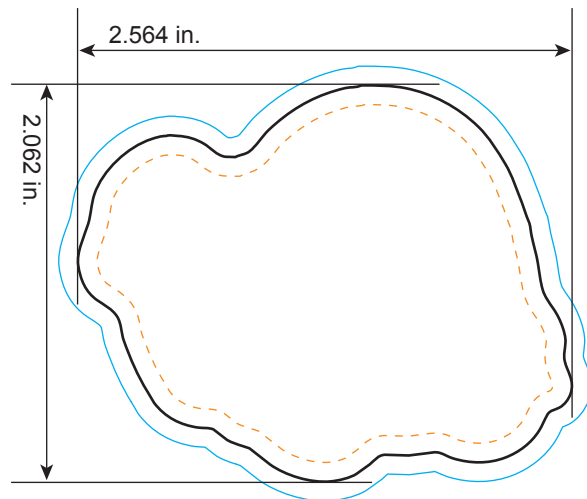

#1023

Turtle

All dimensions are actual size.

- **Bleed Line**
  All background artwork should extend to this line (0.1" outside the Die Line)
- **Die Line**
  Actual Magnet Shape
- **Imprint Area**
  All important text/logos/info need to stay inside this line (0.1" inside of the Die Line)

STOCK ART

COMMENTS:

All raster-based artwork (JPEG, TIFF, EPS, PSD, etc.) should be at least 300 dpi. When sending vector artwork (Adobe Illustrator preferred when possible) please convert all type to paths or outlines or include the printer and screen font files.

FACTS:

The largest turtles in the world are Leatherbacks (*Dermochelys coriacea*). The biggest leatherback on record is a male found dead on a beach in Gwynedd, Wales on September 23, 1988. It measured 9 ft. 5.5 inches over the carapace, 9 feet across the flippers, and weighed 2,120 lb.