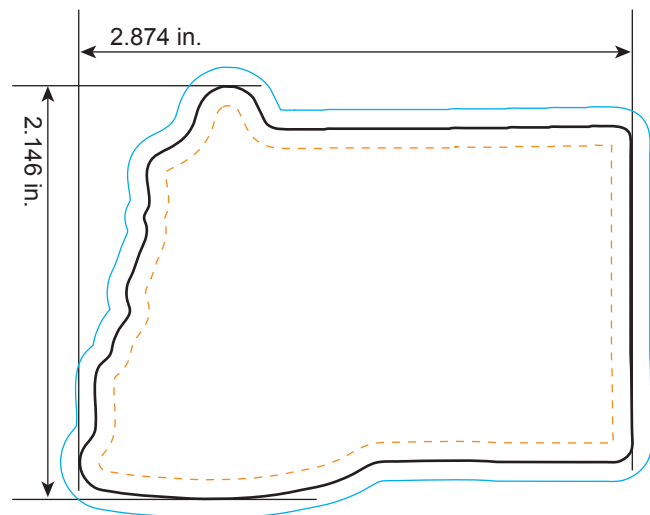

#1020

Witch

All dimensions are actual size.

- **Bleed Line**
  All background artwork should extend to this line (0.1" outside the Die Line)
- **Die Line**
  Actual Magnet Shape
- **Imprint Area**
  All important text/logos/info need to stay inside this line (0.1" inside of the Die Line)

STOCK ART

COMMENTS:

All raster-based artwork (JPEG, TIFF, EPS, PSD, etc.) should be at least 300 dpi. When sending vector artwork (Adobe Illustrator preferred when possible) please convert all type to paths or outlines or include the printer and screen font files.

FACTS:

In the summer of 1692, in the predominantly Puritan Salem, Massachusetts. Several men and women stood trial for witchcraft. Young girls called them witches and told stories of how the devil had given them special powers. Nineteen of the accused were judged guilty and put to death by hanging. Another was crushed to death for not pleading guilty.