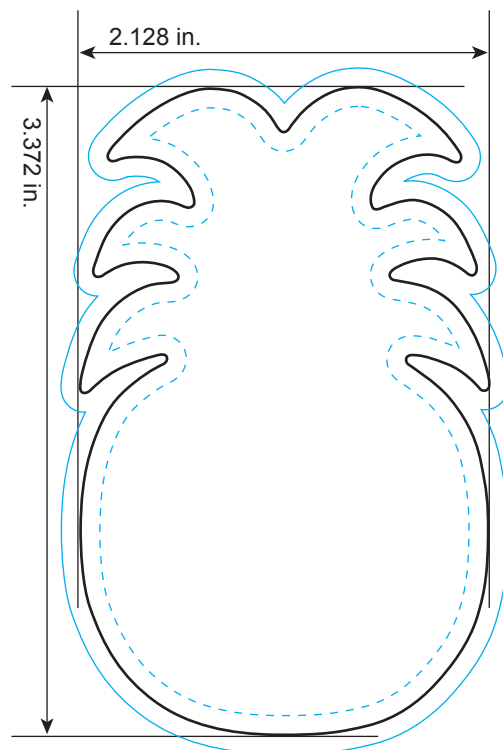

#1015

Pineapple

All dimensions are actual size.

- **Bleed Line**
  All background artwork should extend to this line (0.1" outside the Die Line)
- **Die Line**
  Actual Magnet Shape
- **Imprint Area**
  All important text/logos/info need to stay inside this line (0.1" inside of the Die Line)

STOCK ART

COMMENTS:

All raster-based artwork (JPEG, TIFF, EPS, PSD, etc.) should be at least 300 dpi. When sending vector artwork (Adobe Illustrator preferred when possible) please convert all type to paths or outlines or include the printer and screen font files.

FACTS:

In 1493 Columbus found pineapples on the island of Guadeloupe and carried it back to Spain. It was quickly used around the world on sailing ships that carried it for protection against scurvy.