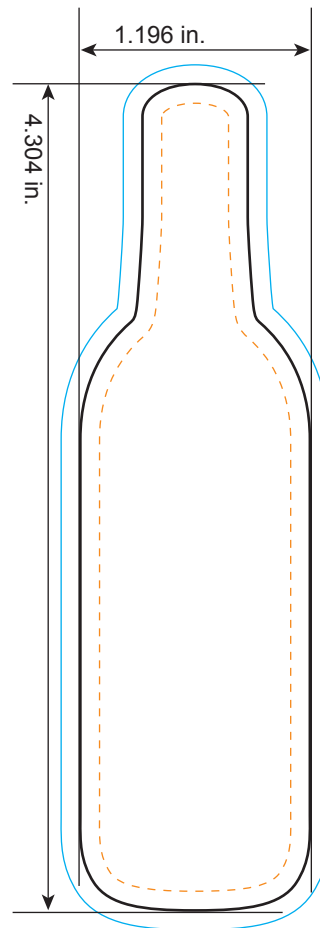

#1010

Wine 1

All dimensions are actual size.

- **Bleed Line**
  All background artwork should extend to this line (0.1" outside the Die Line)
- **Die Line**
  Actual Magnet Shape
- **Imprint Area**
  All important text/logos/info need to stay inside this line (0.1" inside of the Die Line)

STOCK ART

COMMENTS:

All raster-based artwork (JPEG, TIFF, EPS, PSD, etc.) should be at least 300 dpi. When sending vector artwork (Adobe Illustrator preferred when possible) please convert all type to paths or outlines or include the printer and screen font files.

FACTS:

Thomas Jefferson helped stock the wine cellars of the first five U.S. presidents and was very partial to fine Bordeaux and Madeira.