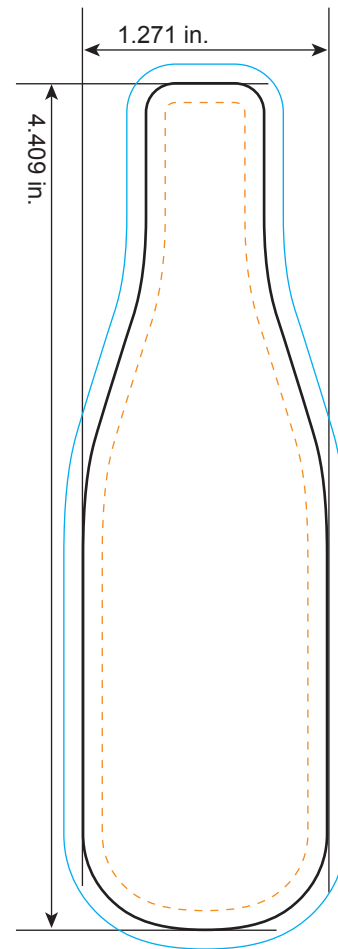

#1009

Wine 2

All dimensions are actual size.

-  **Bleed Line**
All background artwork should extend to this line (0.1" outside the Die Line)
-  **Die Line**
Actual Magnet Shape
-  **Imprint Area**
All important text/logos/info need to stay inside this line (0.1" inside of the Die Line)

STOCK ART

NOTE:

Stock bottle and background can easily be changed to any color. Graphics and other patterns may be added as well.

COMMENTS:

All raster-based artwork (JPEG, TIFF, EPS, PSD, etc.) should be at least 300 dpi. When sending vector artwork (Adobe Illustrator preferred when possible) please convert all type to paths or outlines or include the printer and screen font files.