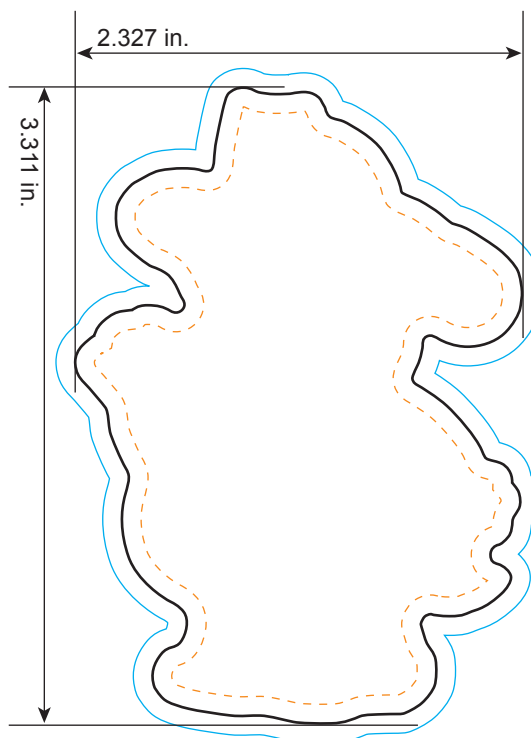

#1206

Dalmatian (Waving)

All dimensions are actual size.

- **Bleed Line**
  All background artwork should extend to this line (0.1" outside the Die Line)
- **Die Line**
  Actual Magnet Shape
- **Imprint Area**
  All important text/logos/info need to stay inside this line (0.1" inside of the Die Line)

STOCK ART

COMMENTS:

All raster-based artwork (JPEG, TIFF, EPS, PSD, etc.) should be at least 300 dpi. When sending vector artwork (Adobe Illustrator preferred when possible) please convert all type to paths or outlines or include the printer and screen font files.

FACTS:

Dalmatians were bred to run with a coach and horses. They were also used to guard the coach and the horses. To guard, they required an intelligent nature; to run all day, they required an extremely high energy level.