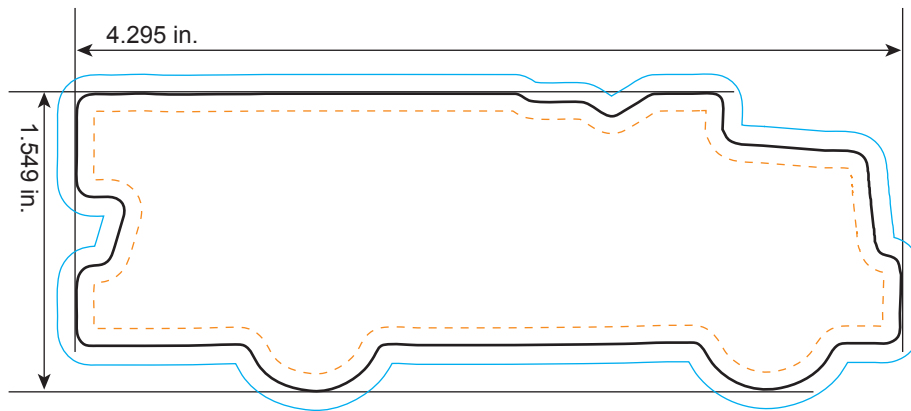

#1006

Firetruck

All dimensions are actual size.

- **Bleed Line**
  All background artwork should extend to this line (0.1" outside the Die Line)
- **Die Line**
  Actual Magnet Shape
- **Imprint Area**
  All important text/logos/info need to stay inside this line (0.1" inside of the Die Line)

STOCK ART

COMMENTS:

All raster-based artwork (JPEG, TIFF, EPS, PSD, etc.) should be at least 300 dpi. When sending vector artwork (Adobe Illustrator preferred when possible) please convert all type to paths or outlines or include the printer and screen font files.

FACTS:

The Roman emperor Augustus is cited with instituting a corps of fire-fighting vigiles ("watchmen") in 24 BC. In the preindustrial era most cities had watchmen who sounded an alarm at signs of fire. The principal piece of fire-fighting equipment in ancient Rome and into early modern times was the bucket, passed from hand to hand to deliver water to the fire.