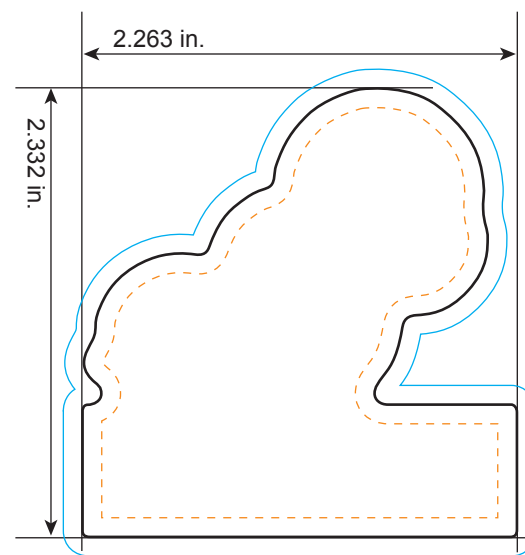

#938

Skunk

All dimensions are actual size.

- **Bleed Line**
  All background artwork should extend to this line (0.1" outside the Die Line)
- **Die Line**
  Actual Magnet Shape
- **Imprint Area**
  All important text/logos/info need to stay inside this line (0.1" inside of the Die Line)

STOCK ART

COMMENTS:

All raster-based artwork (JPEG, TIFF, EPS, PSD, etc.) should be at least 300 dpi. When sending vector artwork (Adobe Illustrator preferred when possible) please convert all type to paths or outlines or include the printer and screen font files.

FACTS:

Skunks can emit a fine spray of foul-smelling musk 13-23 ft, although they are usually only accurate for up to about 6.5ft. The spray is aimed at the face and causes intense irritation, even temporary blindness, if it reaches the eyes.