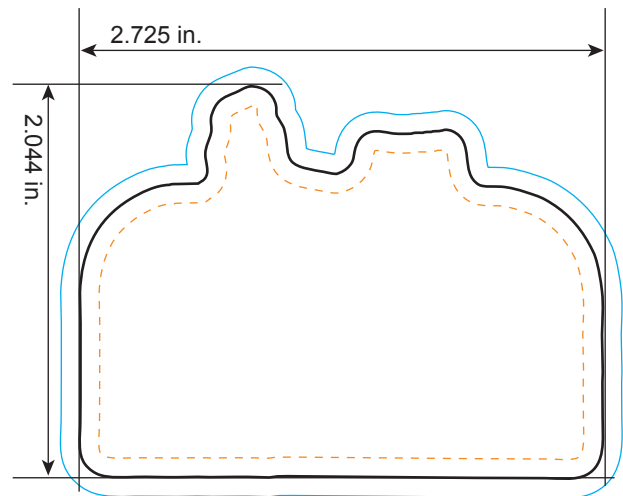

#933

Bicycle

All dimensions are actual size.

- **Bleed Line**
  All background artwork should extend to this line (0.1" outside the Die Line)
- **Die Line**
  Actual Magnet Shape
- **Imprint Area**
  All important text/logos/info need to stay inside this line (0.1" inside of the Die Line)

STOCK ART

COMMENTS:

All raster-based artwork (JPEG, TIFF, EPS, PSD, etc.) should be at least 300 dpi. When sending vector artwork (Adobe Illustrator preferred when possible) please convert all type to paths or outlines or include the printer and screen font files.

FACTS:

The world speed record on a bicycle is held by John Howard of the US. In 1985 he reached 154 mph, cycling in the slipstream of a specially designed car.