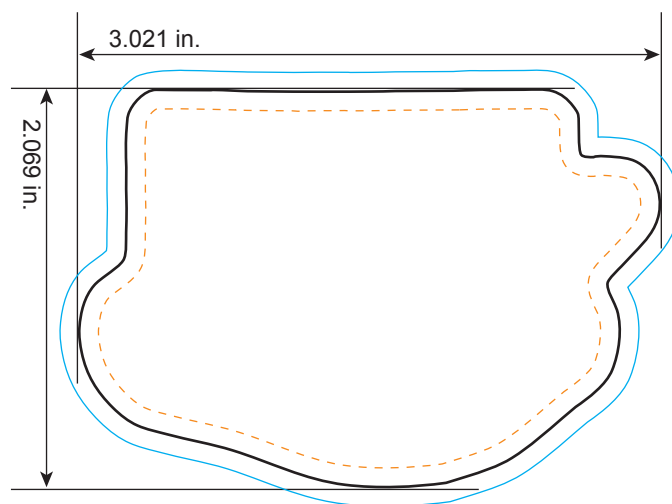

#930

Chili Pepper

All dimensions are actual size.

- **Bleed Line**
  All background artwork should extend to this line (0.1" outside the Die Line)
- **Die Line**
  Actual Magnet Shape
- **Imprint Area**
  All important text/logos/info need to stay inside this line (0.1" inside of the Die Line)

STOCK ART

COMMENTS:

All raster-based artwork (JPEG, TIFF, EPS, PSD, etc.) should be at least 300 dpi. When sending vector artwork (Adobe Illustrator preferred when possible) please convert all type to paths or outlines or include the printer and screen font files.

FACTS:

The "discoverer" of America, Christopher Columbus has also been credited for his discovery of the chili from South America. Mistaking it for a similar spice from a woody vine in India (his intended destination), he returned to Spain and introduced it calling it "The worlds finest pepper".