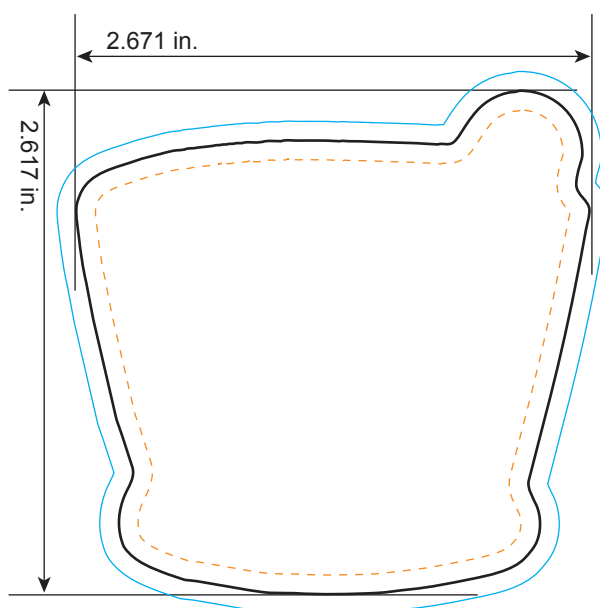

#1217

Mortar & Pestle 3

All dimensions are actual size.

- **Bleed Line**
  All background artwork should extend to this line (0.1" outside the Die Line)
- **Die Line**
  Actual Magnet Shape
- **Imprint Area**
  All important text/logos/info need to stay inside this line (0.1" inside of the Die Line)

STOCK ART

COMMENTS:

All raster-based artwork (JPEG, TIFF, EPS, PSD, etc.) should be at least 300 dpi. When sending vector artwork (Adobe Illustrator preferred when possible) please convert all type to paths or outlines or include the printer and screen font files.

FACTS:

Twinship of the health professions, Pharmacy and Medicine, is nowhere more strikingly portrayed than by Damian, the apothecary, and Cosmas, the physician. Twin brothers of Arabian descent, and devout Christians, they offered the solace of religion as well as the benefit of their knowledge to the sick who visited them. Their twin careers were cut short in the year 303 by martyrdom. Churches were built in their honor in Rome and other cities. After canonization, they became the patron saints of Pharmacy and Medicine, and many miracles were attributed to them.