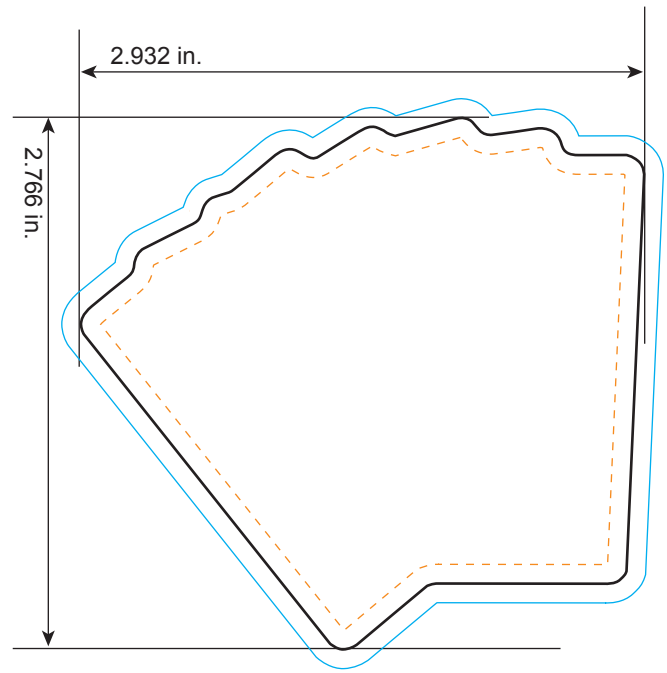

#1007

Poker Hand

All dimensions are actual size.

- **Bleed Line**
  All background artwork should extend to this line (0.1" outside the Die Line)
- **Die Line**
  Actual Magnet Shape
- **Imprint Area**
  All important text/logos/info need to stay inside this line (0.1" inside of the Die Line)

STOCK ART

COMMENTS:

All raster-based artwork (JPEG, TIFF, EPS, PSD, etc.) should be at least 300 dpi. When sending vector artwork (Adobe Illustrator preferred when possible) please convert all type to paths or outlines or include the printer and screen font files.

FACTS:

Although the exact nature of cards is uncertain, most historians believe that it was introduced into Italy and Spain around 1370. It was most likely modeled after a similar game played in Egypt.