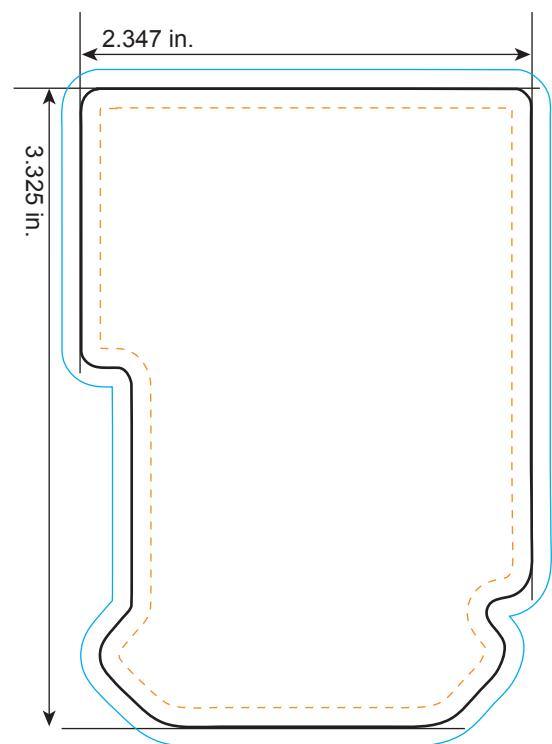

#1204

Slot machine

All dimensions are actual size.

- Bleed Line**
All background artwork should extend to this line (0.1" outside the Die Line)
- Die Line**
Actual Magnet Shape
- Imprint Area**
All important text/logos/info need to stay inside this line (0.1" inside of the Die Line)

STOCK ART

COMMENTS:

All raster-based artwork (JPEG, TIFF, EPS, PSD, etc.) should be at least 300 dpi. When sending vector artwork (Adobe Illustrator preferred when possible) please convert all type to paths or outlines or include the printer and screen font files.