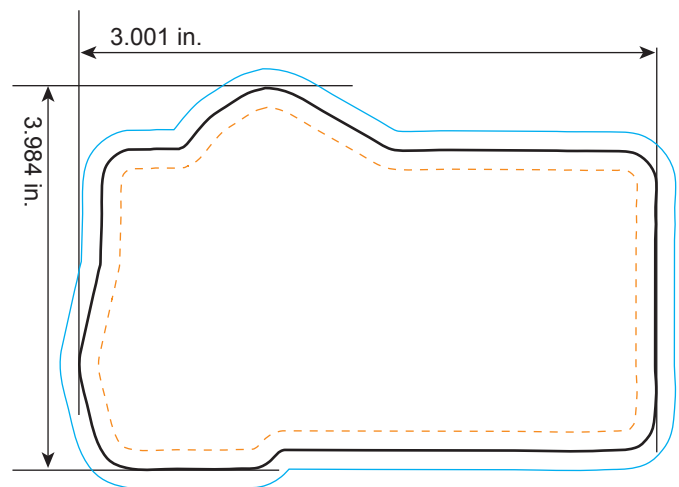

#923

Dice

All dimensions are actual size.

- **Bleed Line**
  All background artwork should extend to this line (0.1" outside the Die Line)
- **Die Line**
  Actual Magnet Shape
- **Imprint Area**
  All important text/logos/info need to stay inside this line (0.1" inside of the Die Line)

STOCK ART

COMMENTS:

All raster-based artwork (JPEG, TIFF, EPS, PSD, etc.) should be at least 300 dpi. When sending vector artwork (Adobe Illustrator preferred when possible) please convert all type to paths or outlines or include the printer and screen font files.

FACTS:

The most likely originator of dice is the witch doctor. Before developing into gambling implements, dice were magical devices which primitive man used to divine the future.