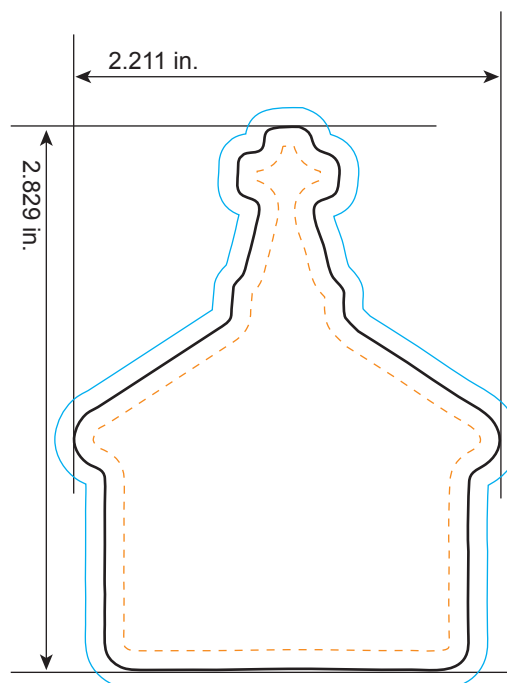

#905

Church

All dimensions are actual size.

- **Bleed Line**
  All background artwork should extend to this line (0.1" outside the Die Line)
- **Die Line**
  Actual Magnet Shape
- **Imprint Area**
  All important text/logos/info need to stay inside this line (0.1" inside of the Die Line)

STOCK ART

COMMENTS:

All raster-based artwork (JPEG, TIFF, EPS, PSD, etc.) should be at least 300 dpi. When sending vector artwork (Adobe Illustrator preferred when possible) please convert all type to paths or outlines or include the printer and screen font files.

FACTS:

Jesus asked "Who do you say I am?" Simon answered, "You are the Christ, the Son of the living God." Jesus replied, "Blessed are you, Simon son of Jonah, for this was not revealed to you by man, but by my Father in heaven. And I tell you that you are Peter, (which means rock) **and on this rock I will build my church**, and the gates of Hell will not overcome it. (Matthew 16:15-18)