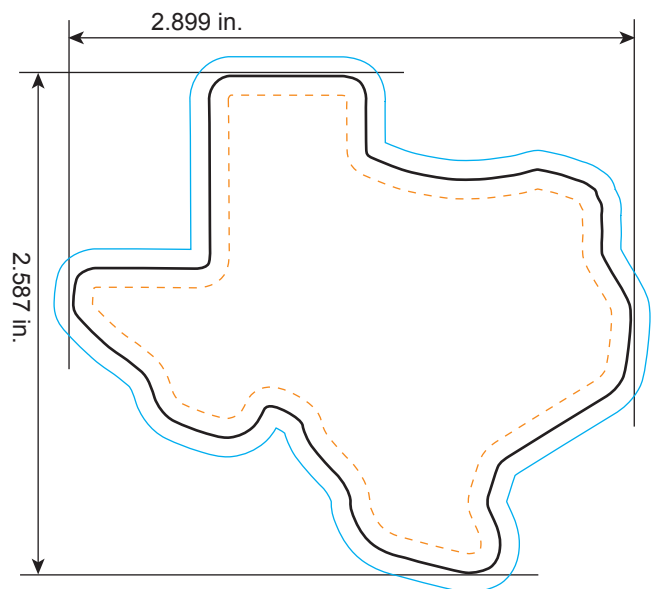

#901

Texas

All dimensions are actual size.

- **Bleed Line**
  All background artwork should extend to this line (0.1" outside the Die Line)
- **Die Line**
  Actual Magnet Shape
- **Imprint Area**
  All important text/logos/info need to stay inside this line (0.1" inside of the Die Line)

STOCK ART

COMMENTS:

All raster-based artwork (JPEG, TIFF, EPS, PSD, etc.) should be at least 300 dpi. When sending vector artwork (Adobe Illustrator preferred when possible) please convert all type to paths or outlines or include the printer and screen font files.

FACTS:

Origin of the name Texas comes from the Caddo Indians of eastern Texas. They called their group of tribes the "Tejas," meaning "those who are friends".