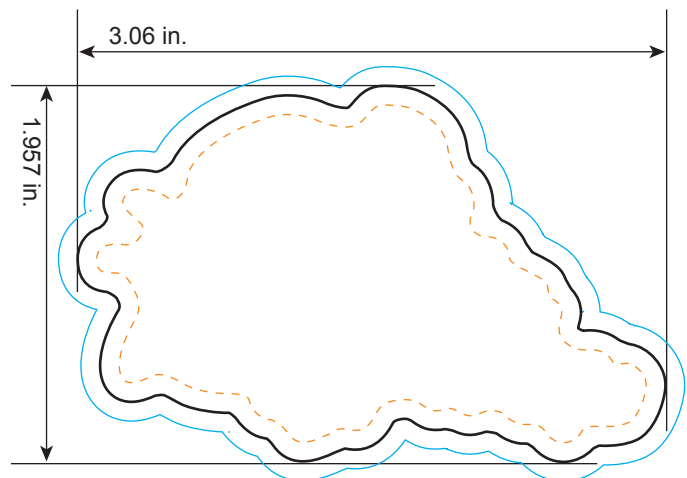

#715

Grapes

All dimensions are actual size.

- **Bleed Line**
  All background artwork should extend to this line (0.1" outside the Die Line)
- **Die Line**
  Actual Magnet Shape
- **Imprint Area**
  All important text/logos/info need to stay inside this line (0.1" inside of the Die Line)

STOCK ART

COMMENTS:

All raster-based artwork (JPEG, TIFF, EPS, PSD, etc.) should be at least 300 dpi. When sending vector artwork (Adobe Illustrator preferred when possible) please convert all type to paths or outlines or include the printer and screen font files.

FACTS:

Among the world's fruit crops, wine grapes rank #1 of acres planted.