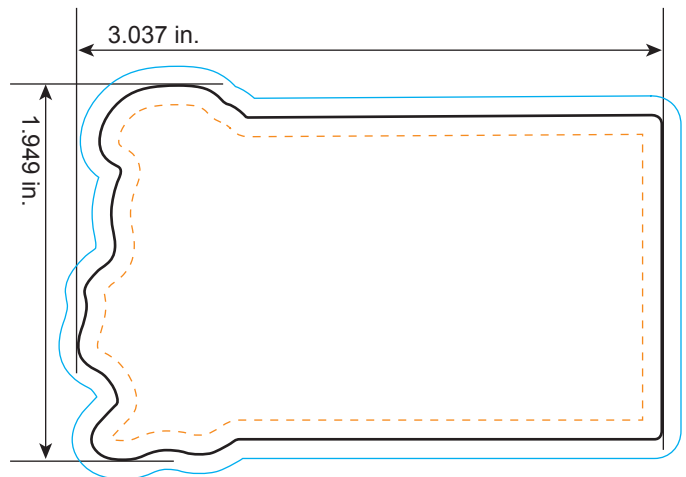

#713

Waving Pig

All dimensions are actual size.

- Bleed Line**
All background artwork should extend to this line (0.1" outside the Die Line)
- Die Line**
Actual Magnet Shape
- Imprint Area**
All important text/logos/info need to stay inside this line (0.1" inside of the Die Line)

STOCK ART

COMMENTS:

All raster-based artwork (JPEG, TIFF, EPS, PSD, etc.) should be at least 300 dpi. When sending vector artwork (Adobe Illustrator preferred when possible) please convert all type to paths or outlines or include the printer and screen font files.